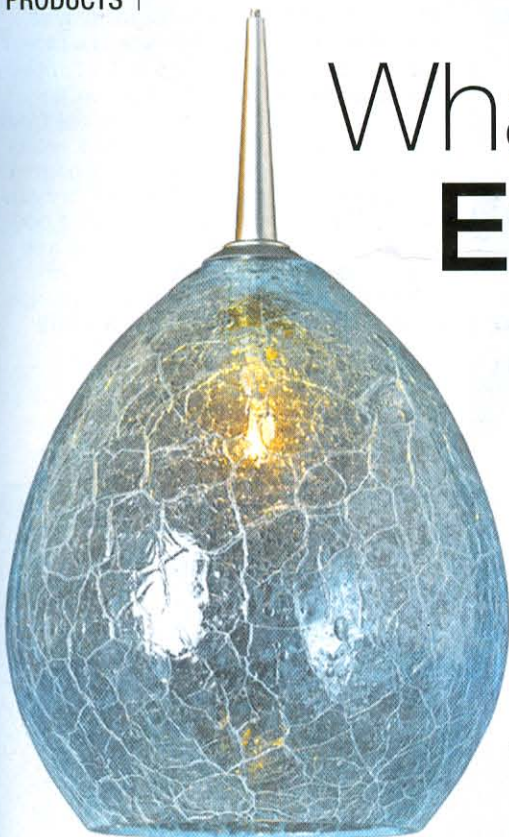

What's Cool Everywhere Else

Bruck Lighting's Vibe pendant measures 6¹/₈ in. x 5¹/₂ in. and is handcrafted from fused glass. A Uni-plug design allows it to be mounted on a track lighting system or ceiling canopy through the use of an appropriate adaptor. It comes standard with a 59-in.-long cable and is available in LED and halogen versions in a variety of colors. **Circle No. 213**

Designed by William Harvey for **Du Verre**, Arroyo cabinet hardware is made from recycled aluminum and finished in satin nickel, oil-rubbed bronze or white. Knobs measure 3/4 in. x 3/4 in. and pulls are offered in lengths of 4³/₈ in., 8¹/₂ in. and 13¹/₄ in. The collection is compatible with LEED objectives. **Circle No. 214**