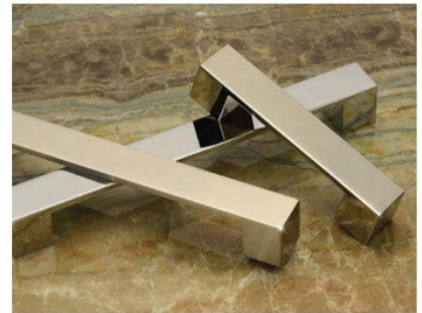

What's Hot

What's Hot in Bathroom Hardware

1

2

3

4

1. Kravitz Design and **ROCKY MOUNTAIN HARDWARE** teamed up to create Trousdale, a new series for both doors and cabinetry. Inspired by the Trousdale Estates neighborhood in Beverly Hills, Calif., the collection features sleek architectural elements with angular profiles and a strong textural effect.

2. **HICKORY HARDWARE**'s Pipeline design is rooted from industrial-style, mimicking salvaged elements from historic warehouses. The rustic finishes draw inspiration from discarded and often discredited objects.

3. **HAUTE DÉCO** has released a new doorhandle collection, Petals for Decorex. Reminiscent of Van Cleef & Arpels' iconic Alhambra jewelry collection, the handles are in the shape of a four-leaf clover.

4. The **DECORATIVE HARDWARE STUDIO** Shower Door Pulls are manufactured in the U.S. using the finest virgin brass alloys. The pulls are made with either a cast acrylic rod or solid brass tube, and they are ready to fit an eight-in. bore shower door with a 3/8-in. diameter mounting ride.

5. The Crawford Collection from **AMEROCK** brings together fine lines and smooth transitions to create accents with on-trend style. Shown here is the golden champagne finish.

6. **ATLAS HOMEWARES** announces new options for its Platform line of hardware. These pulls are now available in an extended range of sizes, boast a nearly 1-1/2-in.-thick front and have slightly curved corners and narrow tapered legs.

7. Visually inspired by parquet designs, the Geo knob by **DESIGNER DRAINS** uses patterns that are entirely geometrical and angular. The design is a representation of a mix of old traditional design with the modern movement of minimalism.