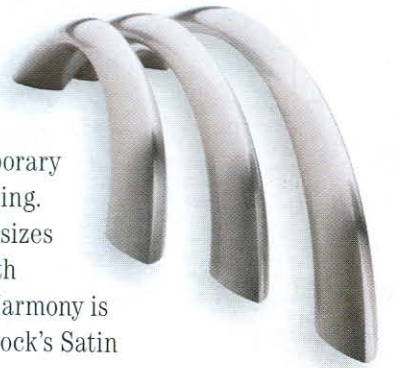

Art Tech Hardware from R. Christensen Hardware features a sleek, European design and is manufactured with a finish process that exceeds KCMA standards, notes the company. Its nine collections are available in Polished Chrome, Brushed Nickel and Dull Chrome.

www.rchristensen.com

Circle No. 195 on Product Card

Contemporary Hardware Sports Clean Curves

Amerock has introduced four new collections of contemporary decorative hardware to its offering. The Harmony Collection emphasizes clean lines and crisp details with classic, contemporary curves. Harmony is available in three sizes in Amerock's Satin Nickel finish.

www.amerock.com

Circle No. 196 on Product Card

Water Inspires Hardware Design

Top Knobs has set a water-inspired theme with its Sanctuary Collection Flair series. The decorative hardware collection of seven pulls and knobs features curved edges and wavy style reminiscent of water. The Flair series is available in eight finishes, including Brushed Satin Nickel, Flat Black, German Bronze, Oil Rubbed Bronze, Pewter Antique, Polished Chrome, Polished Nickel and Tuscan Bronze.