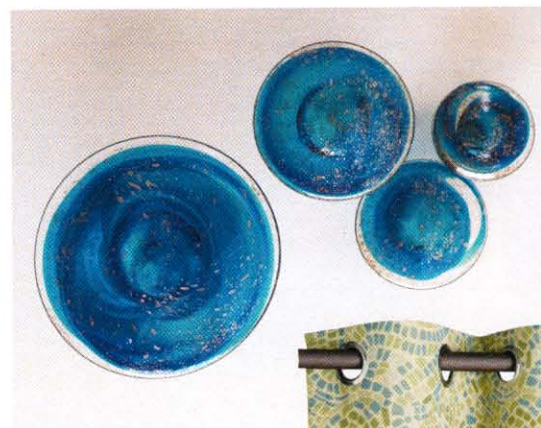

COMPILED BY
GLORIA GALE

A serene blue in the master bedroom is literally a breath of fresh air.

1. Heavenly comes to mind when you surround yourself with this **ethereal blue wallpaper** from York Wallcoverings. Oversized paisley looks and feels hand-painted, swirling together in an organic pattern of soft contemporary color with contrasting inks in pearl and shimmering metallic. $53.99 per roll. Available through *One Stop Decorating, J'Adore Home & Garden, Evans Interiors, Madden-McFarland Interiors, Sherwin-Williams, and Zeke's Paint & Design Centers.* yorkwall.com

2. With Jonathan Adler's lacquer **hexagon tray**, it's almost too easy to get your significant other to bring you breakfast in bed. $175. jonathanadler.com

3. This interesting take on **wall art** is made from handblown glass with metallic granilla embedded in the glass. A hidden disk with security hardware screw is used for secure installation. $175, sold as a set of four. Available through *Madden-McFarland Interiors, Halls, KC Surroundings, Trapp & Co., Wilson Lighting, Evans Interiors, Be Here Now, Seville Home and Designer's Library.* globalviews.com

4. Throw open these breezy patterned curtains and greet the day. The woven **ocean mosaic paisley curtain panels** with grommet top construction makes for easy hanging. Dry-clean only. Each panel sold separately. 54" w x 84" l. $44.95-$49.95. pier1.com

5. Palecek's **blue reef lamp** conjures up memories of the sea. It's stunning in its stone cast blue coral (faux) body topped with a natural raffia shade and glass metal finial. $674. palecek.com