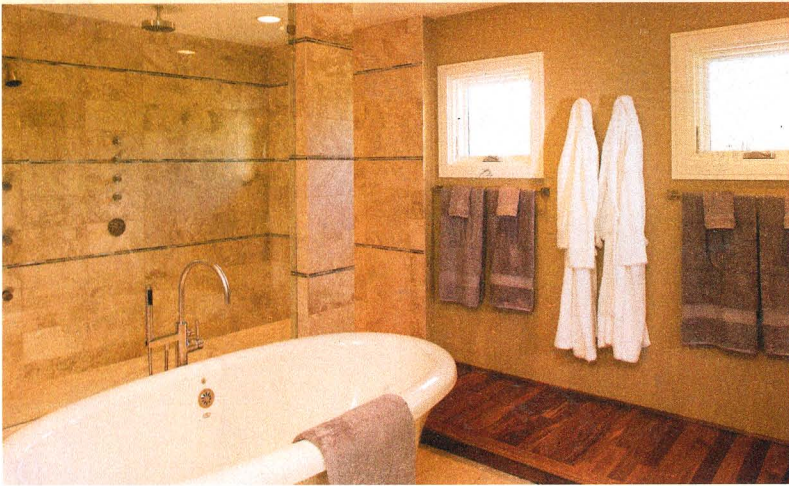

ROOM TO REST AND RELAX

PHOTOGRAPHY: LINDA OYAMA BRYAN

Simply Serene

A soaking tub, teak walkway and open shower lend a Japanese aesthetic

WISH LIST

- ✓ Feeling inspired by a Japanese teahouse
- ✓ Big walk-in shower
- ✓ Oval, free-form tub

ALTHOUGH THE EXTERIOR OF THE HOUSE WAS TRADITIONAL, the young couple who built and furnished it asked the design/build team at Orren Pickell Designers & Builders to make their interior strikingly modern, says architectural designer Jason DeBaker, managing principal with the company, who oversaw this project. In the master bathroom, DeBaker used the bathing elements as architectural

focal points: a 6'-long oval tub with a deep lip was placed directly in front of a 9' x 5½' walk-in shower that's visible through a big "picture-window" wall. DeBaker also paved a 3'-wide walkway to the shower in teak. To further the serene mood, he lined the walls with large travertine blocks bordered with dark brown granite bands. He floated vanity cabinets off the ground and topped them with honed limestone countertops. Walls were painted a calming and complementary sepia hue. For fun, there's a flat-screen TV in an angled cabinet, which also houses towels; a separate water closet concealed by a space-saving pocket door; and a heated floor for chilly winter mornings and nights.