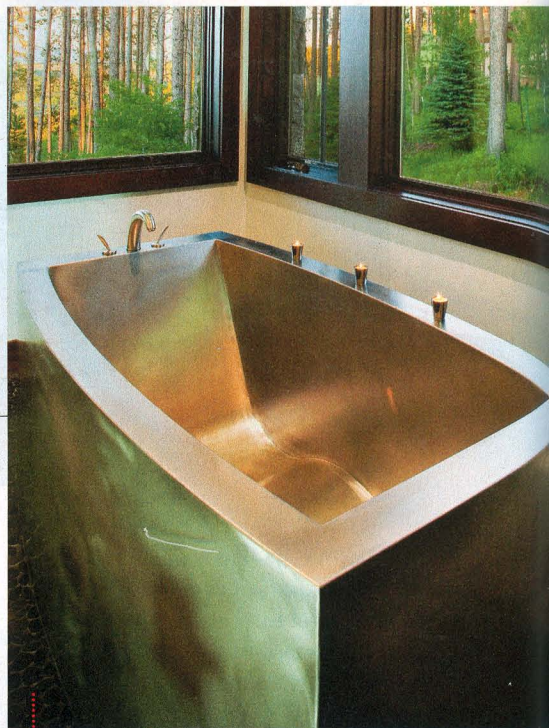

Master Bath Essentials

Luxuries large and small to transform your bathroom into a comforting oasis

SPACE SOLUTIONS Easily installed sans tools, **Moen's new Towel Bar Hooks** maximize storage space with convenient access for towels, clothing, travel bags and more. Finish choices include Brushed Nickel, Chrome and Old World Bronze. ■ moen.com; 800-BUY-MOEN

ENDURINGLY ELEGANT

Inspired by the look of early European fountains, **Brizo's new Tresa bath faucet** suite of fixtures includes single-handle and double-handle lavatory faucets as well as the two-handle wall-mount lavatory faucet shown. ■ brizo.com; 877-345-BRIZO

ONE FOR ALL With its two overhead adjustable-angle rain tiles, plus a waterfall showerhead and hand shower, **Jaclo's new York Column Ensemble** is an all-in-one fixture. Made to work with existing valves and outlets, it creates a new look without new plumbing. ■ jaclo.com; 800-852-3906

STEEL SENSATION With its sleekly stylized form and geometric contours, the **Stainless Steel Contemporary Oval from Diamond Spas** features a sloped reclining back with a mid-contoured bottom for a slight rise under the knees. ■ diamondspas.com; 800-951-SPAS