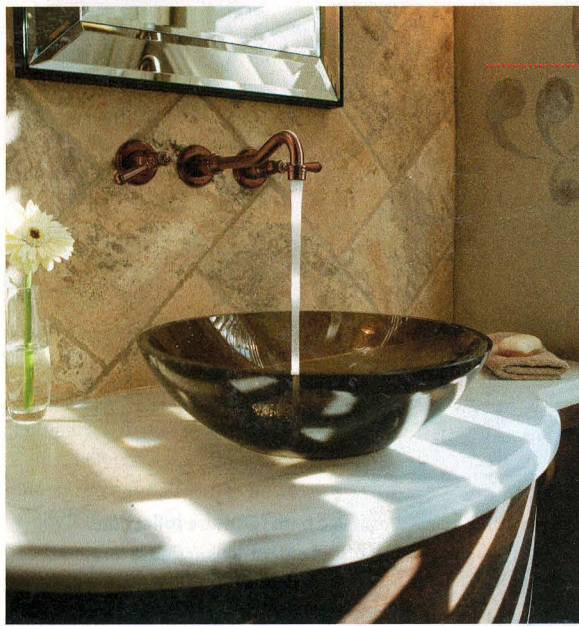

focal points: a 6'-long oval tub with a deep lip was placed directly in front of a 9' x 5½' walk-in shower that's visible through a big "picture-window" wall. DeBaker also paved a 3'-wide walkway to the shower in teak. To further the serene mood, he lined the walls with large travertine blocks bordered with dark brown granite bands. He floated vanity cabinets off the ground and topped them with honed limestone countertops. Walls were painted a calming and complementary sepia hue. For fun, there's a flat-screen TV in an angled cabinet, which also houses towels; a separate water closet concealed by a space-saving pocket door; and a heated floor for chilly winter mornings and nights.

LOCATION: Bannockburn, IL

» SPECIAL FEATURES: Teak walkway that leads to open, walk-in shower; Stand-alone tub that's immediately visible upon entering the bathroom; Floating vanities for a sleek, modern look; Big cabinet with towel storage and TV above

Master Bath Essentials

Luxuries large and small to transform your bathroom into a comforting oasis

SPACE SOLUTIONS Easily installed sans tools, **Moen's new Towel Bar Hooks** maximize storage space with convenient access for towels, clothing, travel bags and more. Finish choices include Brushed Nickel, Chrome and Old World Bronze. ■ moen.com; 800-BUY-MOEN

ENDURINGLY ELEGANT

Inspired by the look of early European fountains, **Brizo's new Tresa bath faucet** suite of fixtures includes single-handle and double-handle lavatory faucets as well as the two-handle wall-mount lavatory faucet shown. ■ brizo.com; 877-345-BRIZO