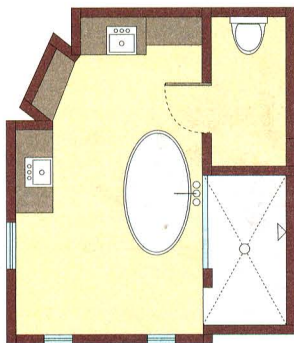

focal points: a 6'-long oval tub with a deep lip was placed directly in front of a 9' x 5½' walk-in shower that's visible through a big "picture-window" wall. DeBaker also paved a 3'-wide walkway to the shower in teak. To further the serene mood, he lined the walls with large travertine blocks bordered with dark brown granite bands. He floated vanity cabinets off the ground and topped them with honed limestone countertops. Walls were painted a calming and complementary sepia hue. For fun, there's a flat-screen TV in an angled cabinet, which also houses towels; a separate water closet concealed by a space-saving pocket door; and a heated floor for chilly winter mornings and nights.