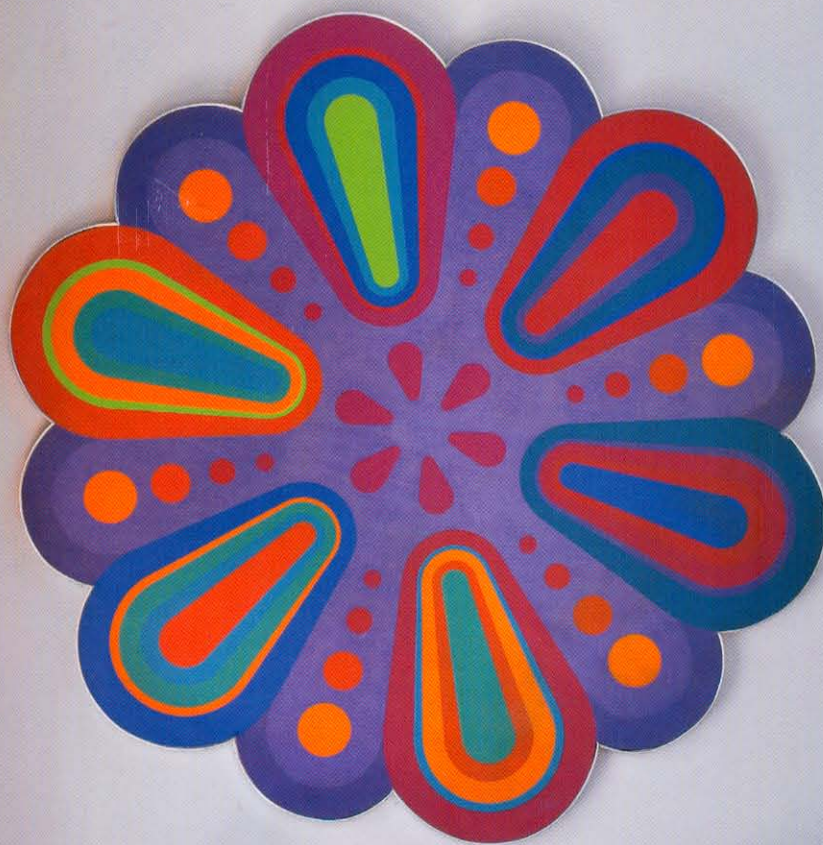

luxe.

interiors + design®

\$ 9.95 A SANDOW PUBLICATION | LUXE SOURCE®
52
0 71486 03365 3
VOLUME 13, ISSUE 2 | DISPLAY UNTIL 06/29/15

SOHO REVIVAL

A CUBAN ART COLLECTOR AND HIS LONGTIME DESIGNER CREATE A WARM MODERN BACKDROP FOR CONTEMPORARY ART THAT PRESERVES A BIT OF THE PAST BUT ALSO FULLY INHABITS THE HERE AND THE NOW.

WRITTEN BY JORGE S. ARANGO / PHOTOGRAPHY BY ERIC PIASECKI

In the master bath, Axor fixtures complement a Victoria + Albert Barcelona tub. The sinks are set atop a custom butternut-wood vanity fabricated by Korts & Knight. Ephesus Dune stone tiles from Akdo pave the floor.