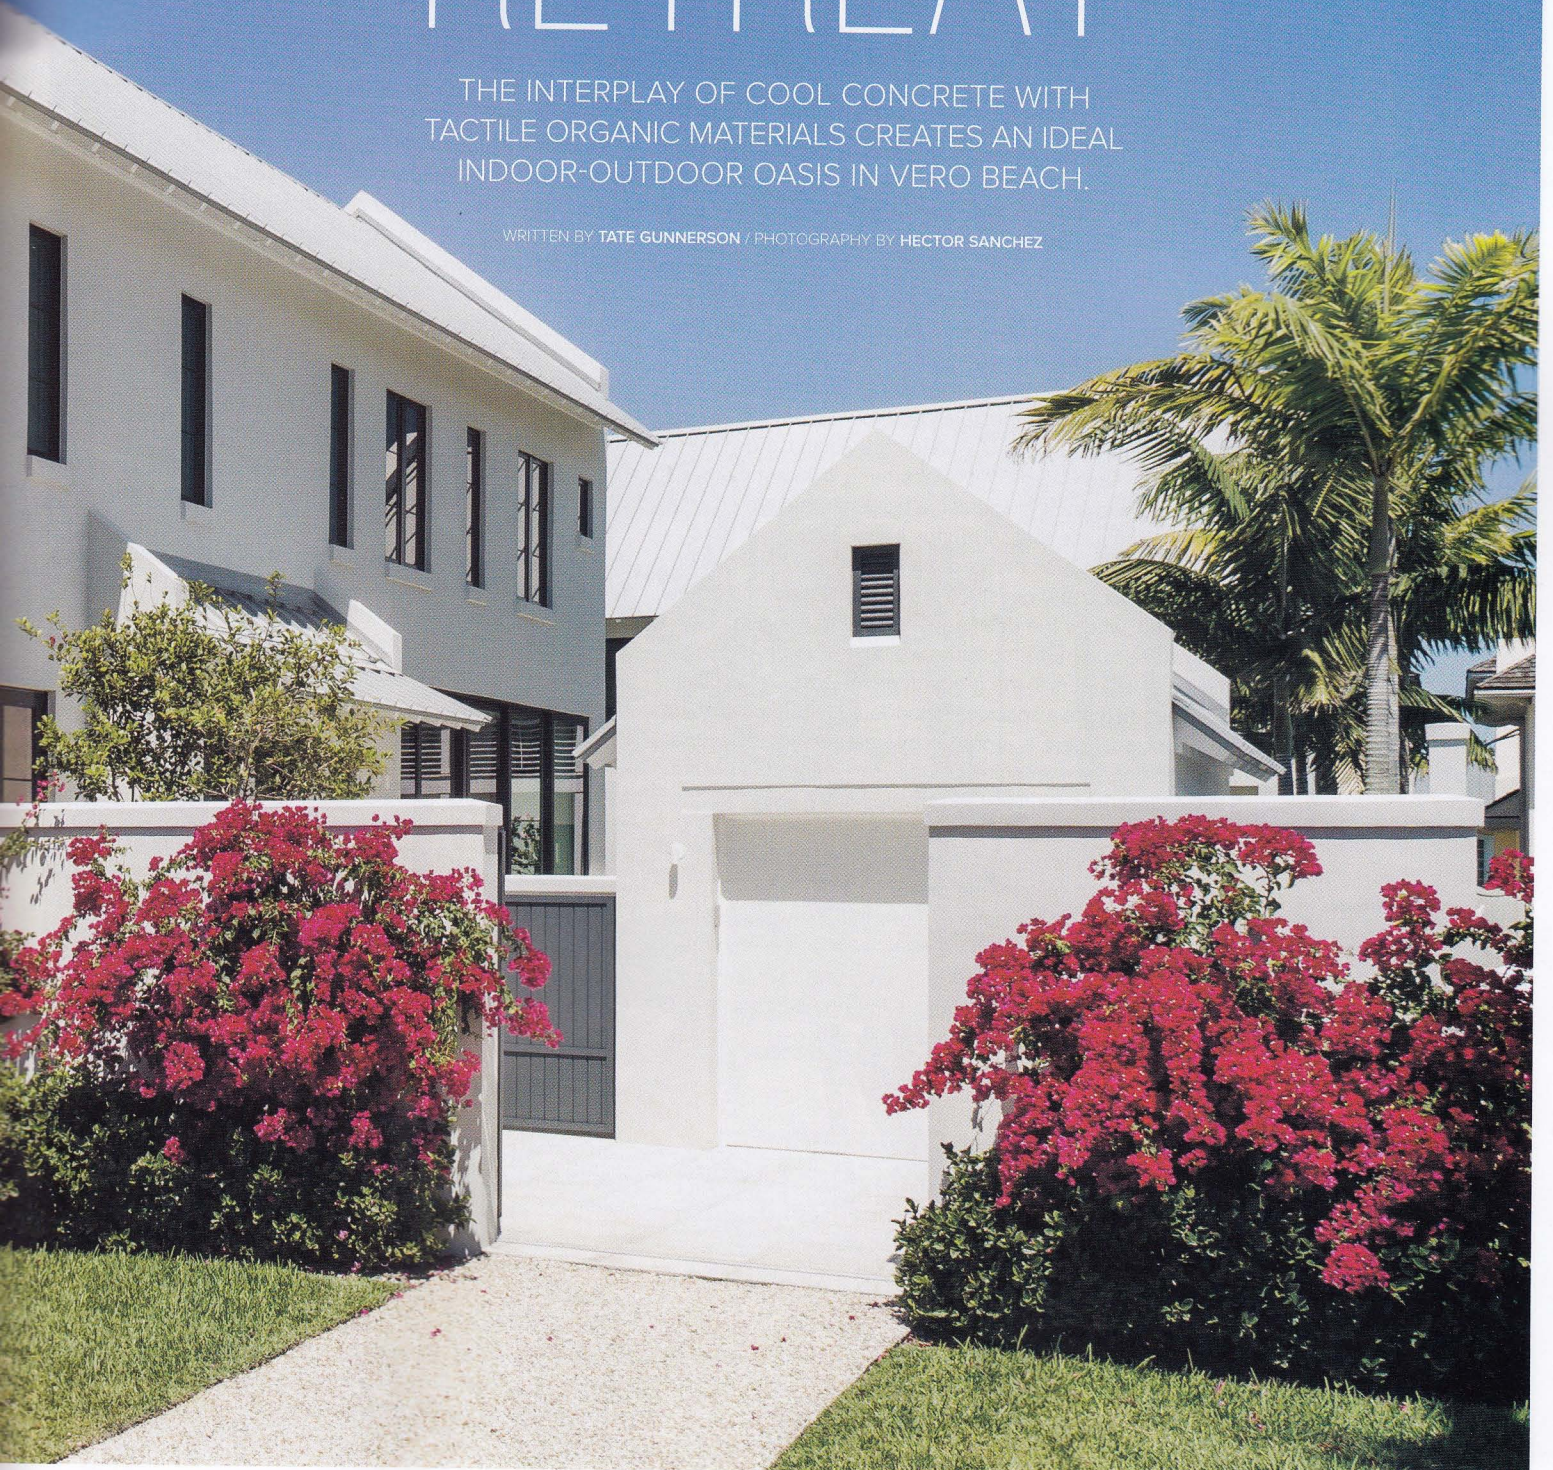

# PEAK RETREAT

THE INTERPLAY OF COOL CONCRETE WITH  
TACTILE ORGANIC MATERIALS CREATES AN IDEAL  
INDOOR-OUTDOOR OASIS IN VERO BEACH.

WRITTEN BY **TATE GUNNERSON** / PHOTOGRAPHY BY **HECTOR SANCHEZ**

**Below, left:** A vintage chair from 1stdibs forms a stylish vignette in the guest bedroom alongside a floor lamp by Circa Lighting. The wall of cabinets was painted in Benjamin Moore's White Dove lacquer and features oil-rubbed bronze bar pulls.

**Below, right:** In the master bathroom, a floating oak vanity fabricated by LaCortes Enterprises with a gray-glazed finish complements the strong pattern on the slab of marble on the shower wall. The pedestal tub is by Victoria + Albert, and the sconces are custom and were manufactured by Trans-Luxe in New York. A runner by RH adds an organic feel.