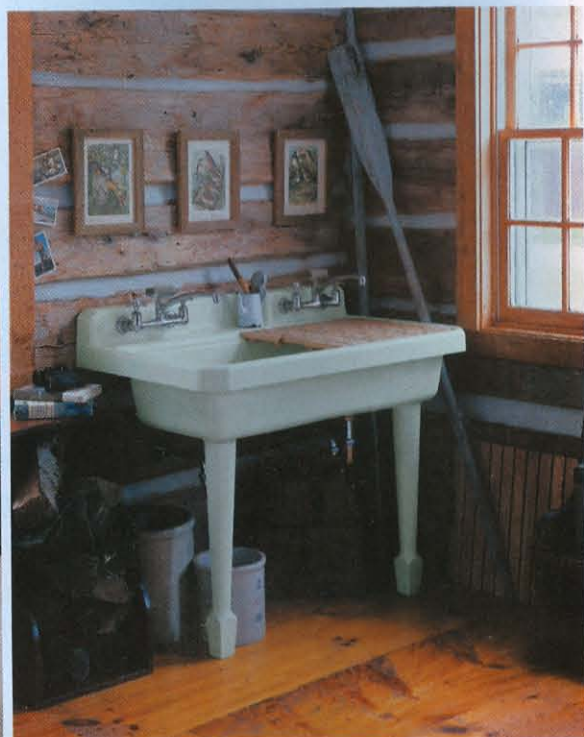

▲ The kitchen sink—and every other element of a modern kitchen—is tucked masterfully into YesterTec's Armoire Kitchen. The chest houses a sink, under-counter refrigerator, dishwasher drawer, cooktop and exhaust hood. The armoire can be styled to fit any décor. **See more at www.yestertec.com, or call (877) 346-4976.**

► Bring rustic beauty to your log home's bath or powder room with a cast-stone sink. Stain- and acid-proof, the sink requires little maintenance and no topical sealer. **Go to www.jaaroncaststone.com, or call (404) 298-4200.**

► Perfect for country cabins, a sprig of evergreens and pinecones accents this hand-painted sink. The self-rimmed bowl comes in three sizes and resists chipping, scratching and staining. **Visit www.lightsthenorthernsky.com, or call (860) 447-8851.**

All Washed Up

Stylish sinks make a *Splash*

- ▶ Your utility sink doesn't have to look so utilitarian. The Harborview sink from Kohler offers generous work-space with a wide single-basin design. The apron and underside are glazed the same color as the basin for flexible installation options. **Go to www.us.kohler.com, or call (800) 456-4537.**