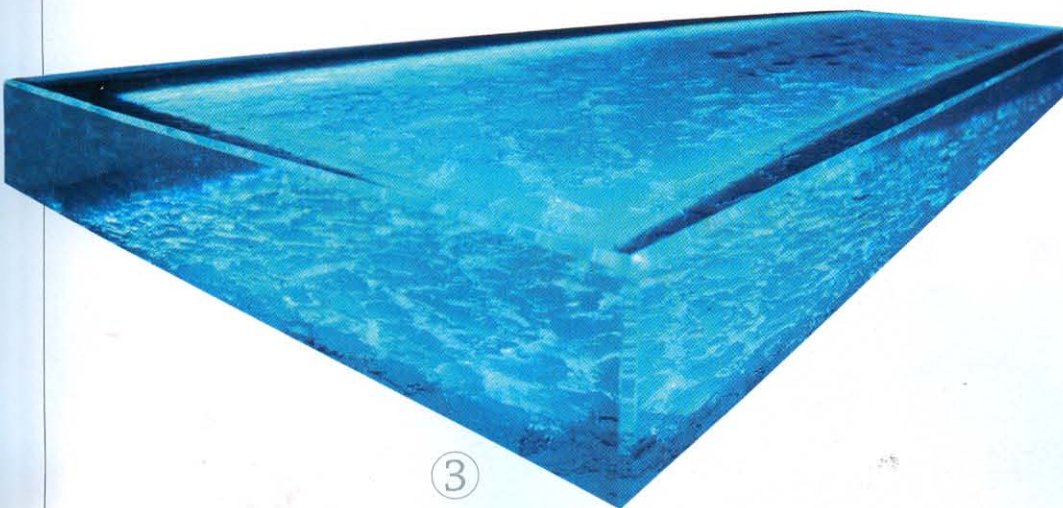

①

②

luxe.
interiors + design

ECO MUST-HAVES

Make a statement of sustainability with any of these standout designs.

1. Heatscope is a zero-light electric infrared heater that is aesthetically appealing and complements any décor. Heatscope produces directional heat without emitting any greenhouse gases. Manufactured in Germany. greenchance.net

2. NEOZ Cordless Lamps, rechargeable, battery-powered, dimmable. Combining award-winning design, exceptional light quality and highest quality components—these luminaries create the finest ambience. "Be seen in the best light." greenchance.net

3. A breathtaking fusion of art and technology, ThinkGlass countertops are naturally luminescent. Made from 100 percent recyclable glass using sustainable practices. A dramatic style statement in any space. Price upon request. thinkglass.com

③