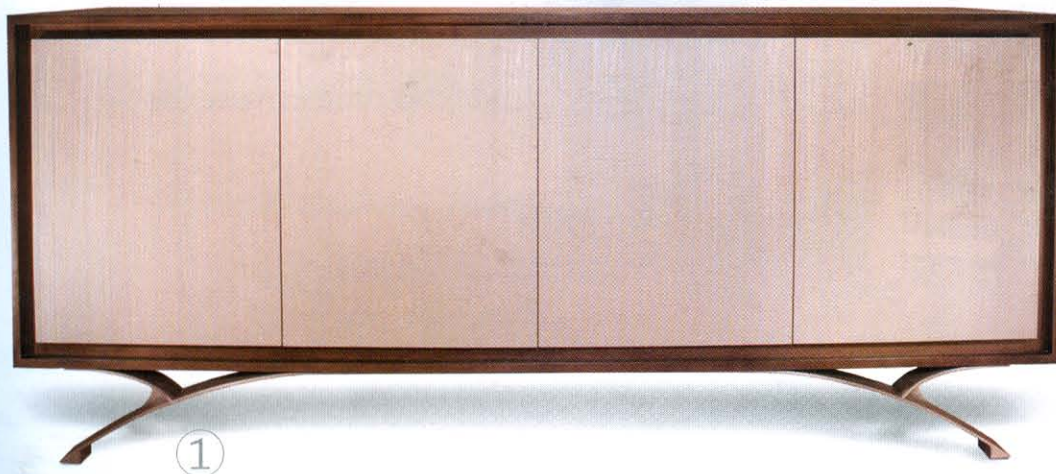

luxe.
interiors + design

ECO MUST-HAVES

Simple elegance adds versatility to these designs, making them suitable for both modern and traditional settings.

1. Modern meets luxury with Tilde's '56 Buffet. Full customization makes it suitable for dining, media, and bedroom. From server to chest of drawers, anything is possible. Pricing upon request. tildefurniture.com

2. Sustainable hardware at its finest. Designed by William Harvey for Du Verre, the Arroyo Collection is crafted entirely from recycled aluminum in rich finishes of satin nickel, oil rubbed bronze and white. Priced from $22-$125. duverre.com

3. The elegant Toulouse freestanding bath from Victoria + Albert keeps water warm longer due to its unique ENGLISHCAST® construction rich in volcanic limestone. Naturally insulating and highly durable. Priced at $5,000. vandabaths.com