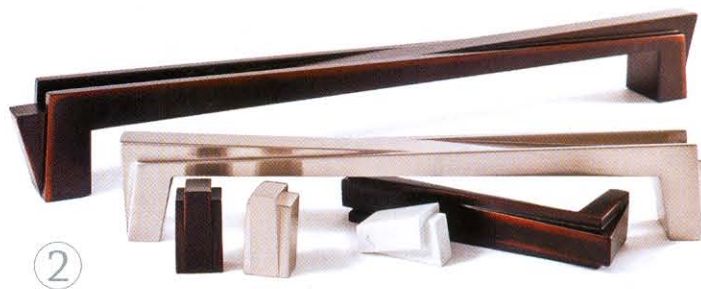

luxe.
interiors + design

ECO MUST-HAVES

Simple elegance adds versatility to these designs, making them suitable for both modern and traditional settings.

1. Modern meets luxury with Tilde's '56 Buffet. Full customization makes it suitable for dining, media, and bedroom. From server to chest of drawers, anything is possible. Pricing upon request. tildefurniture.com

2. Sustainable hardware at its finest. Designed by William Harvey for Du Verre, the Arroyo Collection is crafted entirely from recycled aluminum in rich finishes of satin nickel, oil rubbed bronze and white. Priced from $22-$125. duverre.com

3. The elegant Toulouse freestanding bath from Victoria + Albert keeps water warm longer due to its unique ENGLISHCAST® construction rich in volcanic limestone. Naturally insulating and highly durable. Priced at $5,000. vandabaths.com