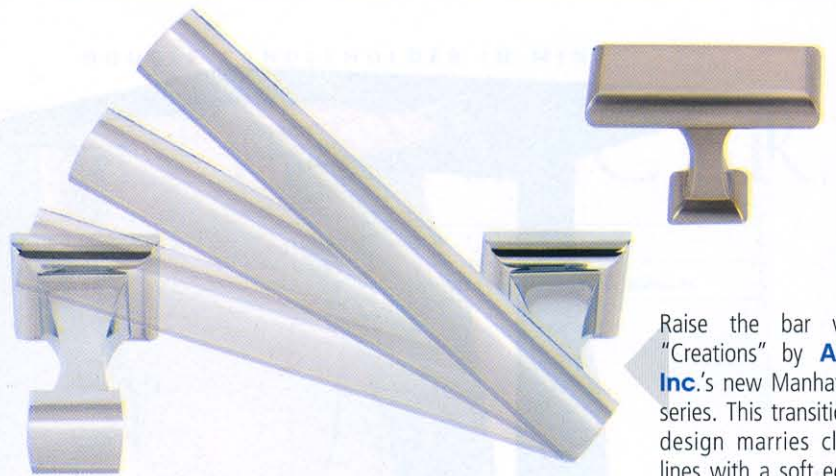

(800) 218-8047 | www.dpha.net

The Essencia Rectangular bath from **BainUltra** offers a sleek silhouette and superior therapeutic benefits. It features two seats that double as footrests, two armrests running the length of the tub and a backrest with a built-in inverted V for superior comfort and Hydro-thermo massage® of unsurpassed quality for absolute relaxation. www.bainultra.com

Sonoma Forge Brut Waterfall. Named for its wine country origins, the Brut is a strong and intriguing presence in your bath or bar. In rustic nickel, pizzazz nickel, rustic copper (shown) or oil-rubbed bronze, as well as special order finishes. www.sonomaforge.com