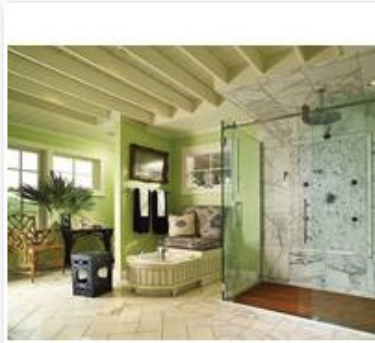

MTI Whirlpools Shower Doors & Enclosures and Shower Door & Enclosure Ideas

Products 1-4 of 4

List view Grid view

Products 1-4 of 4

List view Grid view

recently saved products

create a portfolio

See All Products (64)

Bath Fixtures

Bath Sinks (3)

Shower Doors & Enclosures (4)

Shower Modules & Bases (5)

Tubs (23)

Whirlpools & Air Tubs (27)

Kitchen Sinks

Kitchen & Bar Sinks (2)