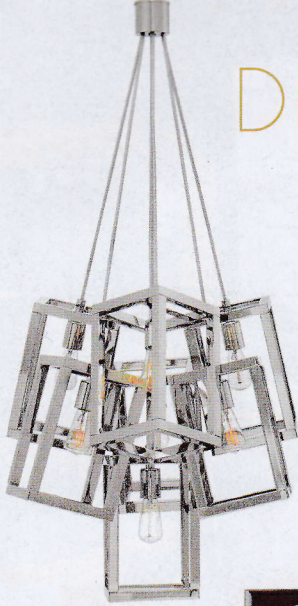

ENSEMBLE CHANDELIER

From Hinkley Lighting's luxury line, Fredrick Ramond. Ensemble's daring silhouette combines layers of sleek edges with a gleaming Polished Nickel finish to create a captivating form from any angle. Chic, fashionable lighting with a focus on modern elegance and luxurious details.

Kendall Lighting Center
810 Scribner Avenue NW, Grand Rapids
(616) 459-8866 | KendallLightingCenter.com

ATHENS LOUNGE CHAIR

The wood frame of Thomas Pheasant's Athens Chair sets off the fabric, and the custom-cast ribbed bronze gives volume to its voice.