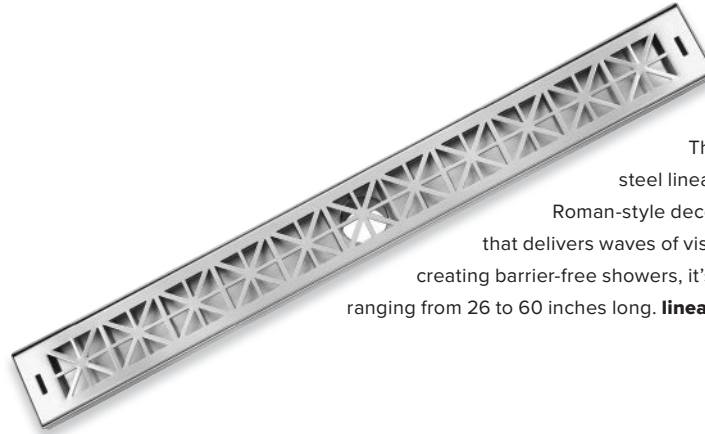

[streamlinehoods.com](http://streamlinehoods.com) / CIRCLE 867

**BLUESTAR**

The company's new 36-inch built-in French-door refrigerator is ideal for kitchens with tight space. It features a stainless steel interior, dual compressors, and LED lighting. A fully extending bottom shelf fits a full-size commercial sheet pan.

[bluestarcooking.com](http://bluestarcooking.com)

**CIRCLE 868**

**BRIZO**

The Levoir Collection is informed by Mid-Century style and British automotive designs from the 1960s, the manufacturer says. A variety of bath products are available, including lav faucets, tub spouts, and showerheads, in a choice of five finishes. Black crystal accents for select lever handles add extra glint, the company says.

[brizo.com](http://brizo.com) / **CIRCLE 869**

**LUXE LINEAR DRAINS**

The manufacturer's stainless steel linear drains now come in a Roman-style decorative pattern option that delivers waves of visual movement. Ideal for creating barrier-free showers, it's available in six sizes ranging from 26 to 60 inches long. [lineardrains.com](http://lineardrains.com) / **CIRCLE 870**