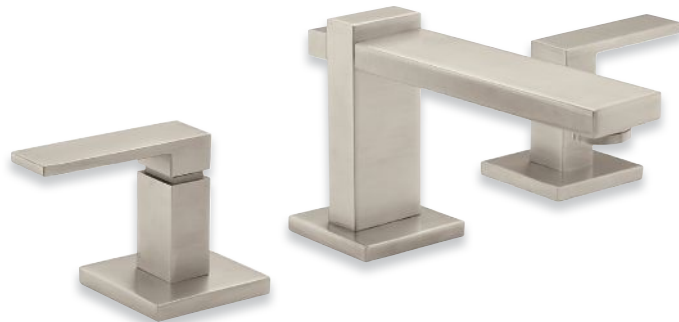

bigchill.com / **CIRCLE 865**

ILVE

The Majestic is the first 40-inch induction range in the U.S. market, the manufacturer says. It has a multi-function oven, full-size warming drawer, and rotisserie accessory. Each burner offers pot-sensing technology, power boost, and simmer. It comes in more than 200 colors.

ilveappliances.com / CIRCLE 868

FANTINI

Designed by Italian architect Franco Sargiani, Mare faucets look like a prism on an oval base, the company says, creating long, curved lines. Products are available in shower, bathtub, basin, and kitchen units, and in chrome, matte white, and matte black. [FANTINIUSA.COM](http://fantiniusa.com) / CIRCLE 867

RUVATI

The Ibiza faucet features an interchangeable colored sleeve that slips on and off so homeowners may change hues based on their mood. Made from stainless steel, the unit measures 20 inches tall with a spout reach of 9 inches. Various colors are available. [RUVATI.COM](http://ruvati.com) / CIRCLE 869

CALIFORNIA FAUCETS

The Morro Bay widespread faucet is equally at home in a Zen retreat or an urban loft, the brand says. It features geometric lines and a distinctive spout built from two intersecting bars of solid brass. It uses ceramic disc valves and comes in more than 31 finishes.