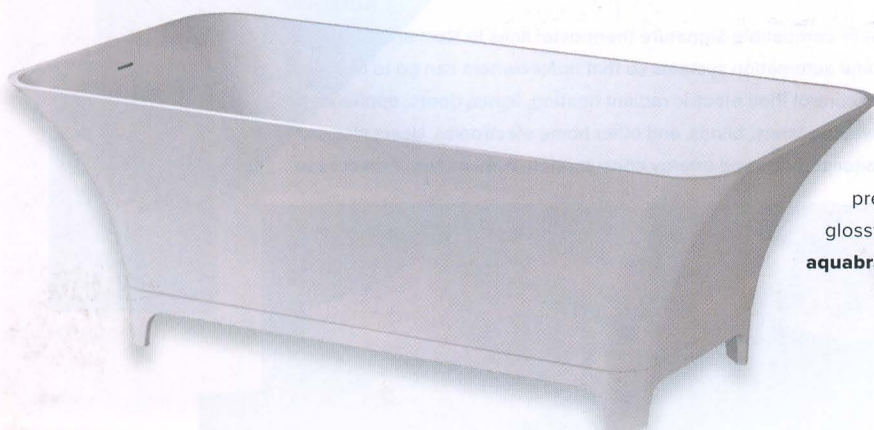

NOVEMBER + DECEMBER 2016 / WWW.NKBA.ORG

AQUABRASS

Made from a stone resin, the Bali freestanding bathtub measures 65¼ inches long and features press pop-up drains and built-in overflow. It has a glossy white finish and holds 68 gallons.

aquabrace.com / CIRCLE 862

ICERA

The next-generation Vista II one-piece toilet has been reengineered to offer an elongated seat with the space savings of a traditional round-front design. It has a rimless wash system, two large jets at the back of the bowl, and an open rim that allows a significant flow of water into the bowl. It uses 1.28 gallons per flush. icerausa.com / CIRCLE 864

true-residential.com / **CIRCLE 867**

STERLINGHAM COMPANY

What looks like a traditional sink stand is actually a washstand with a built-in towel warmer. Made from solid brass, the energy-efficient unit runs on nearly the same amount of electricity as a light bulb. It comes in a wall-mount, two-leg washstand with two towel warmer rails or a wall-mount, four-leg washstand with three towel warmer rails.