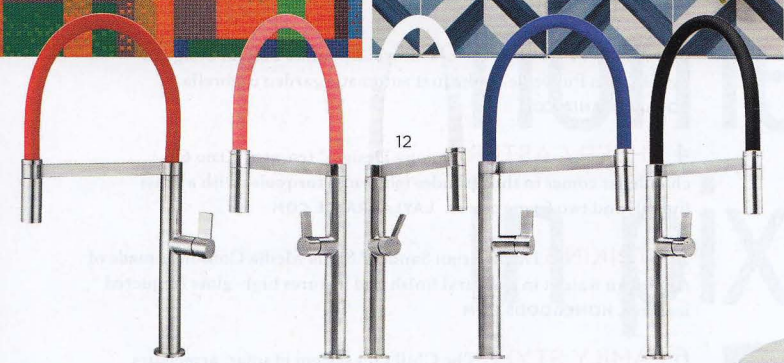

11 **MEDITERRANEAN APPEAL** Harmony's Argila Artist collection of porcelain tiles comes in five models. PERONDA.COM

12 **MATCH YOUR MOOD** Ruvati's stainless steel Ibiza faucet comes with three interchangeable silicone sleeve color options. RUVATI.COM

13 **MAKE YOUR MARK** Matouk's Initial Decorative pillows come in 13 fun and vibrant colors. FINLINENS.COM

13

12