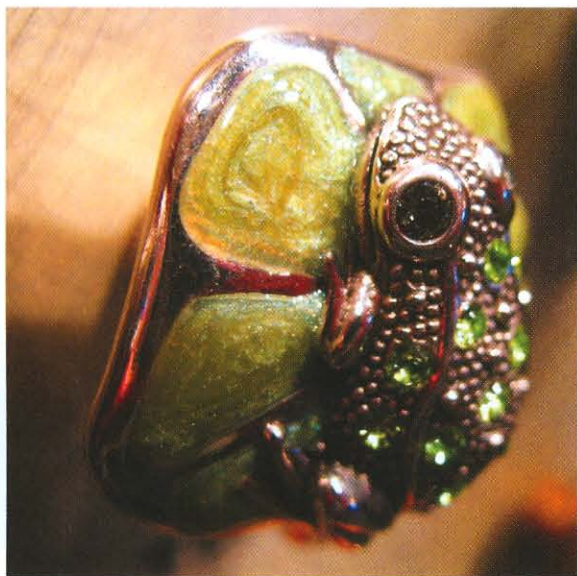

\$5.95US \$6.95CAN

06>

Display until July 14, 2008

WWW.NEHOMEMAG.COM

HARDWARE Wild Thing

If necessity is the mother of invention, thank heavens artist Edgar Berebi needed cabinet knobs for his Providence, R.I., home. Unable to find knobs to complement his antiques collection, Berebi decided to design his own, and the Edgar Berebi Architectural Hardware Collection was born. This cast-pewter, silver-plated, hand-enameled frog knob is studded with Swarovski crystals. 1.25" DIAMETER, \$75. BRASSWORKS FINE HOME DETAILS, PROVIDENCE, R.I., (401) 421-5815, WWW.FINEHOMEDetails.COM

LIGHTING

Evening Star

As elegant as it looks at first glance, this chandelier is made for the out-of-doors. Picture it glowing above the dining table on your porch, its basket overflowing with ivy or moss, or filled with pinecones or seashells. Its rust finish will only improve with age and exposure.

36" TALL, 22" DIAMETER BASKET, \$175. AVAILABLE AT RIVER, ESSEX, CONN., (860) 304-8480, WWW.RIVER-CT.COM

FURNITURE

Signature Piece

With its chrome curves and glass shelves, the fluid Paraphe bookshelf, designed by Mehdi Izemrane for the new Les Contemporains collection at Roche-Bobois, lives up to its name—a French word for the sort of flourish one might add to one's signature. Indeed, the piece brings a decidedly contemporary flourish to the wall.