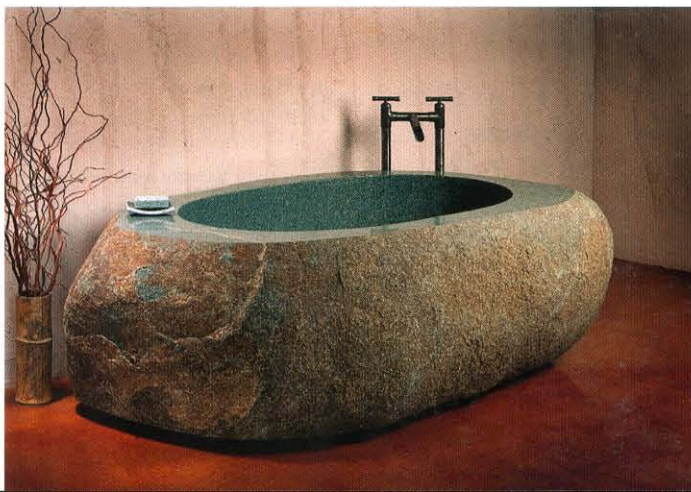

▼ **STONE FOREST**

[stoneforest.com](http://stoneforest.com)

Warm up your home with the gentle luxury of sculpted stone, hand-hammered copper, and reclaimed wood. Tradition and contemporary design combine in their sinks, tubs, vanities, mirrors, and more, which are available in showrooms nationwide.

Circle 151 on Free Information Card

▲ **BATHROOM  
MACHINERIES**

[deabath.com](http://deabath.com)

Specializing in plumbing fixtures from Victorian to mid-century, with an emphasis on obsolete Crane and Standard fixtures and fittings. Antique and reproduction clawfoot tubs, bath and kitchen sinks, and high- and low-tank toilets. Also, antique lighting fixtures and door hardware.