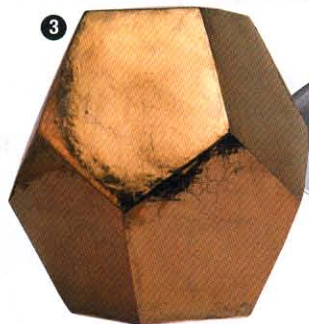

ON

A GLOBAL LIGHTING PUBLICATION

DESIGN, ART,
FASHION AND
ARCHITECTURE
COME TO

Light

METAL
TELEPATHY
 FLUID MOVES
 LIKE NEVER
 BEFORE...

1. WRAP STAR

The Montone Oval becomes a beautiful bauble in any space; think of it as jewelry for a room. (Jacco Maris, globallighting.com, 914-591-0495)

2. PLAY LIST

Ingrid Donat's "Table de Chevet Disque, 2007" has music in its bronze bones. (Barry Friedman, Ltd.; barryfriedmanltd.com, 212-239-8600)

3. PANNING FOR GOLD

The Cole stool glimmers indoors and out, a hot prospect for any loggia or living room. (Made Goods, madegoods.com)

4. BLAME IT ON RIO

Texture is metal's sculptural friend in the Rio Collection, made of recycled aluminum. (DuVerre, duverre.com)

5. CLAIM TO FLAME

The brushed stainless steel sleekness of the Cubico DT fireplace croons, "Come on baby, light my fire!" (Safretti, safrettifireplaces.com)