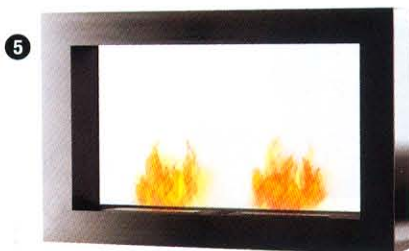

2. PLAY LIST

Ingrid Donat's "Table de Chevet Disque, 2007" has music in its bronze bones. (Barry Friedman, Ltd.; barryfriedmanltd.com, 212-239-8600)

3. PANNING FOR GOLD

The Cole stool glimmers indoors and out, a hot prospect for any loggia or living room. (Made Goods, madegoods.com)

4. BLAME IT ON RIO

Texture is metal's sculptural friend in the Rio Collection, made of recycled aluminum. (DuVerre, duverre.com)

5. CLAIM TO FLAME

The brushed stainless steel sleekness of the Cubico DT fireplace croons, "Come on baby, light my fire!" (Safretti, safrettifireplaces.com)