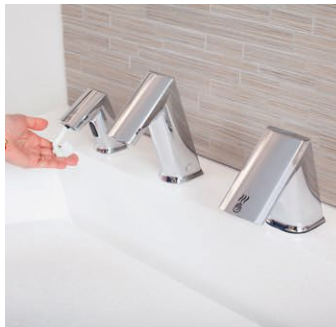

Modular bath, shower space

MAAX's ModulR solution enables a wide variety of configurations for bathtubs, shower bases and doors that best suit the dimensions and designs of any bathroom. A simple to use web-configuration tool is available to create the perfect combination in just a few steps, as well as to customize the product's color, dimensions, frame finish, drain position, options and accessories. Customers can maximize every square inch of their bathroom and create a unique, attractive signature look.

MAAX Bath. www.maax.com

Air-infused showers

California Faucets' StyleFlow Air models feature a patented device that infuses the shower water with air to create fuller droplets without increasing water consumption. It is available in multiple flow rates from 2.5 gal. per min. to a water-conserving 1.5 gpm. Each model is available in polished chrome as well as 14 artisan finishes. The handshowers each sport 5" diameters and are available in either multifunction or single-function versions. The multifunction versions feature three spray modes: air spray, rain air spray and massage air spray.

California Faucets. www.californiafaucets.com