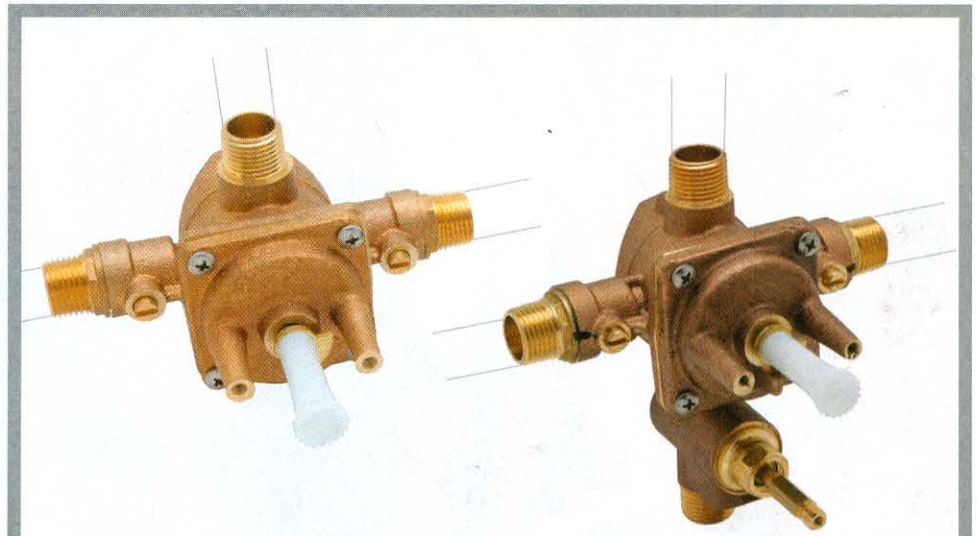

UNIVERSALLY LESS ROUGH

Our ROHL Pressure Balance Roughs Work with 52 Trim Plates

Since 1983, ROHL has offered beautiful faucets and fixtures to the US market. Now, we can also offer a beautiful package of 52 trim plates that work with two pressure balance roughs. Beautiful is universal.

ROHL
Authentic Luxury for Kitchen and Bath®

Models Shown:
RMV-1 (Left), RMV-2 (Right)

(800) 777-9762
Rohlhome.com

For more information about the products in this month's issue of **PM**, please visit the websites shown above.