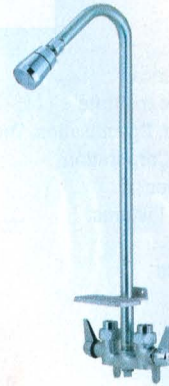

## Latest Products

### Hospitality bathtub

Ideal for smaller bathrooms in the hospitality marketplace, Victoria + Albert's ionian tub consumes little floor space while having larger interior dimensions. The tub's gentle angles allow for a luxurious soaking experience. A subtle oval silhouette gives the ionian an ergonomically designed angle of recline. **Victoria + Albert.** [www.vandabaths.com/us/americas](http://www.vandabaths.com/us/americas)

### Utility shower faucet

Matco-Norca offers a hot-and-cold water utility shower faucet in chrome-plated brass. The UTF-3 utility shower faucet features an 18" rise shower arm connecting to a heavy-duty plastic showerhead. Metal handles are connected to a 3 1/4" center body. An aluminum soap dish is positioned just above the center body for a complete shower setup. **Matco-Norca.** [www.matco-norca.com](http://www.matco-norca.com)