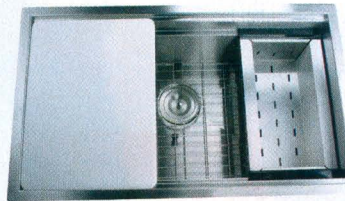

### Hospitality bathtub

Ideal for smaller bathrooms in the hospitality marketplace, Victoria + Albert's ionian tub consumes little floor space while having larger interior dimensions. The tub's gentle angles allow for a luxurious soaking experience. A subtle oval silhouette gives the ionian an ergonomically designed angle of recline. **Victoria + Albert.** [www.vandabaths.com/us/americas](http://www.vandabaths.com/us/americas)

### Prep station sink

Nantucket Sinks' new Pro Series ZR-PS-3018 16 Prep-Station sink is designed to serve in premium 16-gauge 304 stainless steel. The zero-radius sink has three tiered levels at its edges, which allows kitchen tasks to be completed with optimal efficiency. **Nantucket Sinks.** [www.nantucketsinksusa.com](http://www.nantucketsinksusa.com)

### Utility shower faucet

Matco-Norca offers a hot-and-cold water utility shower faucet in chrome-plated brass. The UTF-3 utility shower faucet features an 18" rise shower arm connecting to a heavy-duty plastic showerhead. Metal handles are connected to a 3 1/4" center body. An aluminum soap dish is positioned just above the center body for a complete shower setup. **Matco-Norca.** [www.matco-norca.com](http://www.matco-norca.com)