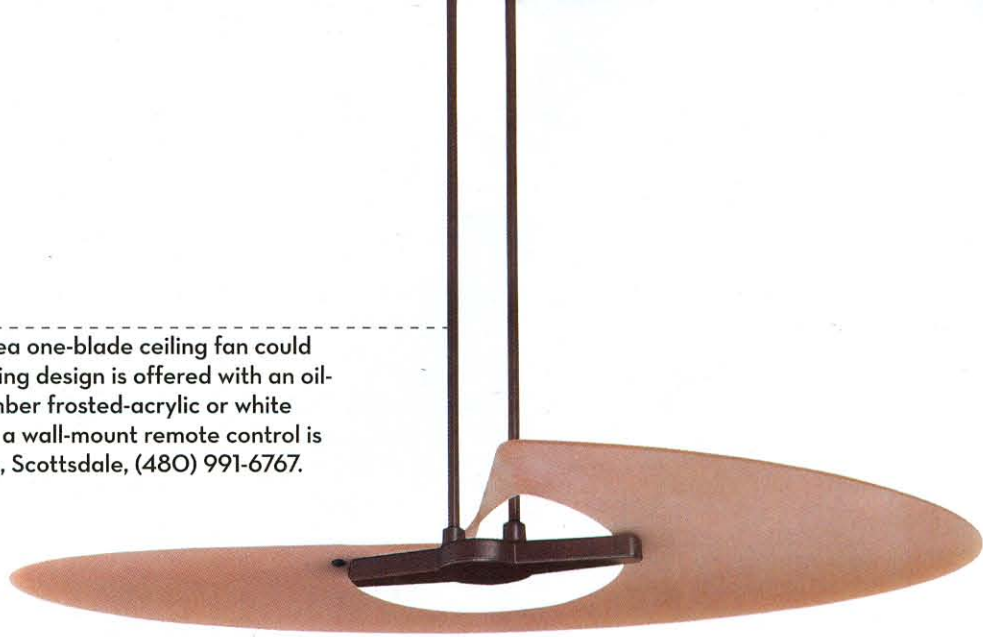

FAN-TASTIC

With its spare, svelte shape, Fanimation's Marea one-blade ceiling fan could be mistaken for a piece of art. The energy-saving design is offered with an oil-rubbed bronze or satin-nickel finish, and an amber frosted-acrylic or white frosted-acrylic blade. The fan is UL-listed, and a wall-mount remote control is included. Available through Hacienda Lighting, Scottsdale, (480) 991-6767.