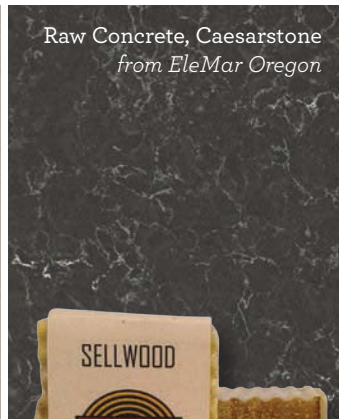

*Kitchen
Lookbook*

KITCHEN REMODELS
ORGANIC MODERN TO CLASSIC WHITE

PortraitMagazine.com

0 74470 99821 1 33
\$5.95 US

surface + bath

REFINED • INSPIRED • NATURE

Pietra Gray, Caesarstone
from EleMar Oregon

Raw Concrete, Caesarstone
from EleMar Oregon

3. CLEANSE

The rimless, countertop IOS 80 basin from Victoria + Albert.
www.chownhardware.com

3. LOCALLY SOURCED

Hopworks IPA Beer Soap from Sellwood Bodycare.
www.sellwoodbodycare.com

4. IT'S ELEMENTAL

Gorgeous, modern and nearly indestructible, Caesarstone in Pietra Gray and Raw Concrete.
From EleMar Oregon.
www.elemaroregon.com