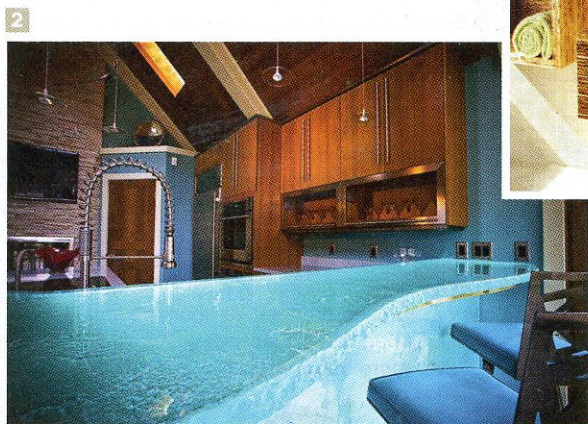

Countertops

1

1 Kirei Board

Kirei Board offers a strong, lightweight, environmentally friendly substitute for a wood countertop. The material is made from reclaimed sorghum straw and held together by KR Board, a water-based, polymer-isocyanate adhesive, with no added formaldehyde. It has a number of applications, including wall covering, cabinetry, furniture and flooring, among others. Kirei Board sheets come in sizes of 6, 10, 20, and 30 millimeters; their weight ranges from 4.5-45 pounds.

Circle No. 835 for more information

2 ThinkGlass bar countertops

ThinkGlass' new glass bar countertops are made of 100-percent recycled glass and available in a wide array of shapes and thicknesses. Embedded textures, edge treatments and colors help individualize each design. The non-porous surface hides all marks and avoids mold and mildew. LED lighting is available in a wide spectrum of colors; a remote-controlled RGB device offers more colors and special effects such as flashing or fading lights.

Circle No. 836 for more information

3 Fireclay Tile Crush recycled glass tile

The new Crush line of recycled glass tile from Fireclay Tile requires only one-fourth the energy of traditional cast glass tile to make. Each piece is created from local, recycled, pre-consumer window glass using Fireclay's proprietary glass fusing technology and state-of-the-art kiln firing. Buyers can completely customize their orders, with 17 sizes and 40 colors available; tiles are also available in both gloss and matte finishes.

Circle No. 837 for more information

4 LG HI-MACS Galaxy

LG Hausys has expanded its HI-MACS Acrylic Solid Surface inventory with the new Galaxy line. The expansion features eight new base colors, each evoking a different celestial body, mixed with transparent quartz chips. Tile size is customizable; thickness is consistent at a half-inch for all designs. All versions of the Galaxy line are stain-resistant and thermoformable.

Circle No. 838 for more information

5 Bendheim Color Coated Glass

Bendheim has added Honeysuckle to its line of Color Coated Glasses, joining the company's palette of 14 standard colors. Bendheim colors can be bonded to practically any type of glass for a variety of applications from exterior cladding and interior feature walls to backsplashes and countertops. It is available in thicknesses ranging from 1/8 to 3/4 inches and in large sheets up to 60 by 120 inches.

Circle No. 839 for more information