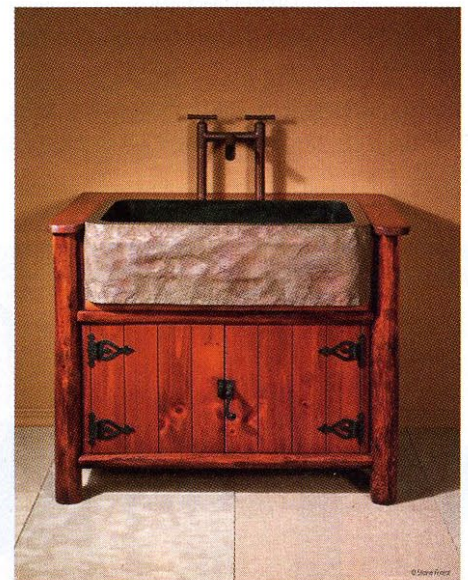

➔ **Stone Forest Rustique Farmhouse Sink Cabinet**

These new models from The Furniture Guild are ideal for small rooms, such as bathrooms or utility rooms, that see a lot of use. Each unit is custom-made and crafted around the sink itself, allowing products of all shapes and sizes. More than 40 hand-applied finishes are available.

Circle #803 for more information