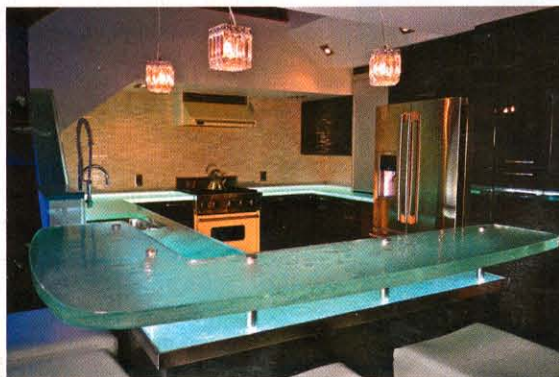

Countertops

2

1

1 Pyrolave Custom Countertops

Pyrolave now offers custom design work with its lava stone creations to suit all needs, styles, and space requirements. A wide range of colors and styles are available, with options like a built-in draining board flanking the sink, custom curves, and rounded edges.

For more information, circle No. 836 on reader service card.

2 Formica Anniversary Collection

Celebrating 100 years, Formica launched its Anniversary Collection in 2013 featuring 12 new patterns in four collections. Ellipse and Endless have overlapping independent layers that interact randomly throughout the pattern. Ellipse colors include White, Gray, and Red; Endless colors include Graytone, Smoke, and Indigo. Dotscreen and Halftone feature solid patterns of bright, saturated colors with fine dot motifs. Dotscreen is available in Aqua, Mint, and Tangelo; Halftone colors include Blueberry, Citrus, and Tangelo.

For more information, circle No. 837 on reader service card.

3 2013 Wilsonart HD Collection

Wilsonart's newest high definition laminate collection focuses on nature as artwork, offering sustainable alternatives to natural stone. The collection features six designs: Cosmos Granite, Golden Romano, Bianco Romano, Florence Gold, Summer Carnival, and Winter Carnival. Homeowners can create any look they desire with 57 designs, three surface textures, three decorative edge options, and eight integrated sink configurations.

For more information, circle No. 838 on reader service card.

4 New Classico Quartz Designs