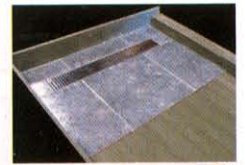

INTERIOR PRODUCTS

S

T

U

W

V

X

constructed of high-grade stainless steel, providing a commercial-grade sink system that offers a design aesthetic fit for a show kitchen. Its “tangent edge” construction features a rounded bottom edge radius and zero-edge side walls for a clean, professional look and easy clean up. The sink also features an insulating undercoat that reduces splash-back sound. **For more information, circle No. 856**

T Accord Seated Shower Sterling’s Accord Seated Shower is ideal for universal design and aging-in-place projects, with a wide removable bench, ample built-in storage space, and plenty of room to move about comfortably. Made of solid Vikrell material (a type of fiberglass), the four-piece modular design is easy to install, with caulkless seams and snap-together walls. The seat can be positioned on the right or left side of the shower or can be easily removed. Grab bars can easily be added in the future. **For more information, circle No. 857**

U Freedom Induction Cooktop Thermador’s Freedom Induction Cooktop

is the first full-surface induction appliance with the flexibility of a natural-mapping user interface that intelligently recognizes cookware size, shape, and position to deliver heat without boundaries. This means that home cooks can move their cookware around during the cooking process, which is especially helpful as they add and remove different dishes during meal preparation so there are no limits on where to place the cookware. The cooktop offers all the benefits of traditional induction technology, including instantaneous and precise temperature control, safer cooking, and easier cleaning with its smooth and flush surface. **For more information, circle No. 858**