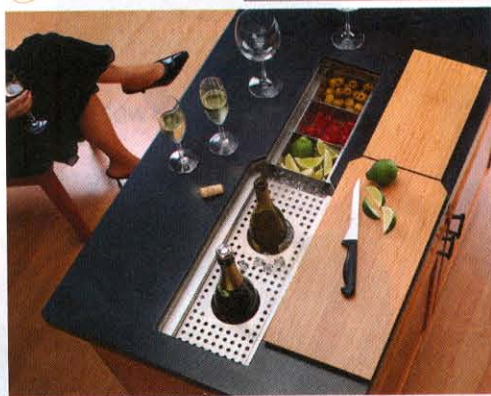

## INTERIOR PRODUCTS / OUTDOOR LIVING

e

g

f

A

B

**e CoolFix faucet** KWC AVA's CoolFix faucet offers an ingeniously simple way to save energy without sacrificing comfort or convenience. The standard setting of the operating lever of a single-lever faucet is straight ahead; that is, in the "six o'clock" position. With most such faucets, lifting the lever brings a mix of hot and cold water, even if the user neither needs nor wants warm water. With CoolFix technology, the six o'clock middle position has been designed "full cold," so that no hot water is delivered in this setting.

**For more information, circle No. 868**

**f Entainer Sink** Lenova's Entainer Sink is designed just for that — entertaining. The unit can be used as a prep sink before guests arrive — with three removable stainless-steel compartments, integrated cutting boards, and a large, two-piece drainer — and a drink station during the party. For casual