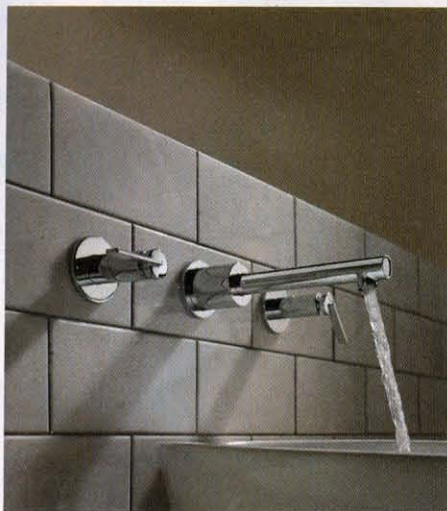

The best lead generation tactics working for remodelers today

← **Jado Stoic Collection**

Accessories in this collection include faucets, shower sets and various bars and hooks. Faucet styles include single-lever, widespread, vessel and wall-mount lavatory. All faucets are EPA WaterSense-certified with a flow rate of 1.5 gpm. Handle designs include loop, pixie, cross, and cy. All of the accessories are available in polished chrome, brushed nickel or platinum nickel finishes.

Circle No. 800 for more information

↑ **Pyrolave Lava Stone Surfaces**

These enameled lava stone surfaces from Pyrolave are highly durable, protected against scratches, water damage, temperature extremes, and even corrosion. At the same time, the stone can easily be shaped into extra-long pieces with no seams. The palette includes 32 colors — 16 glossy and 16 matte — plus an array of custom colors.

Circle No. 801 for more information

→ **Gerber Viper 1.28 High-Efficiency Toilets**

All four models in the Viper series are WaterSense-compliant, utilizing just 1.28 gallons of water per flush (gpf). A FluidMaster 400A fill valve keeps the toilet running quickly and quietly, while the three-inch flush valve allows quick bowl clearing. Dual-fed siphon jets clean the bowl after each flush. Most models are available in white, bone or biscuit coloring. All models sport a two-inch fully glazed trapway.