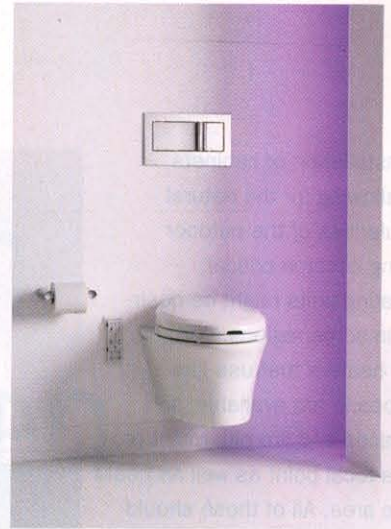

2013 & 2012 JESSE H. NEAL AWARD WINNER

↑ Geberit Monolith

The Geberit Monolith Tank and Carrier System for floor-mount toilets is designed to give the toilet tank a sharp, modern look. A dual-flush mechanism uses 1.6 and 0.8 gpf. The system is secured to the wall and can be used in almost any remodel without needing to make structural changes. It is made of materials such as safety glass and metal and is available in black or white.

For more information, circle No. 801 on reader service card.

→ Kohler Wall-Hung Toilet

The Kohler Veil is a one-piece, wall-hung residential toilet with an elongated bowl that saves 12 inches of bathroom space compared to Kohler's longest floor-mount toilets. It has a concealed tank and mounting hardware to give it a sleek, seamless look for the modern bath. This high-efficiency toilet has dual-flush technology and uses 1.6 and 0.8 gpf. A wall-mounted actuator plate can be removed for access to the inner-tank components.

For more information, circle No. 800 on reader service card.

← Victoria + Albert Bath Faucets

Victoria + Albert's new Staffordshire Collection includes traditional style bath faucets available in either wall-mounted or deck-mounted models. They feature vintage-style handles and a classically designed spout. The deck-mounted faucet has a fixed height of 9-3/4 inches for vessel-style sinks, while the wall-mounted faucet provides more counter space. Both styles are available in Chrome and Brushed Nickel.

For more information, circle No. 802 on reader service card.

← The Edge Showerhead

Speakman's new The Edge showerhead features a bold, modernized square design fit for a modern bathroom. The Anystream 360-degree spray technology provides numerous different spray patterns from five adjustable jets and 12 pulsating center jets. Its plunger system resists hard-water buildup and sediment, making it easier to clean and maintain. It is available in Polished Chrome and Brushed Nickel finishes.