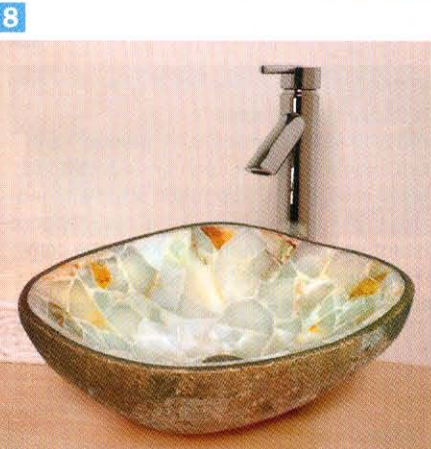

AMERICA'S TOP REMODELERS 2011

Our annual list of the industry's biggest firms

6

6 Watermark Anika

The Anika faucet, with its dramatically curved spout, invokes a feeling of timelessness and elegance. The all metal dual-levers or dual cross-handles provide choices for aesthetic flexibility. Available with velvet chrome, hammered copper and elite brass finishes.

Circle #810 for more information

7

7 Häfale Balance LED

Häfele America Co. is introducing the Balance LED light and backsplash organizer. The light includes adjustable storage hooks and a built in touch dimmer switch which allows the light to shine down, accenting the backsplash or to shine onto the countertop. Balance is available in warm or cool white light.

Circle #811 for more information

8

8 Lenova Cobblestone Green Onyx sink

Each Cobblestone Green Onyx bath sink is crafted by a master stone mason. The intricate process begins by using centuries-old cobblestone for the outside of the vessel. Using a food-safe, knife-grade epoxy, rich green onyx chips are adhered to the bowl's interior in an artful, mosaic pattern. The SV-40 Cobble Stone Green Onyx Sink from Lenova measures 16" x 16" overall; bowl dimensions are 14" x 14" x 5-1/2".