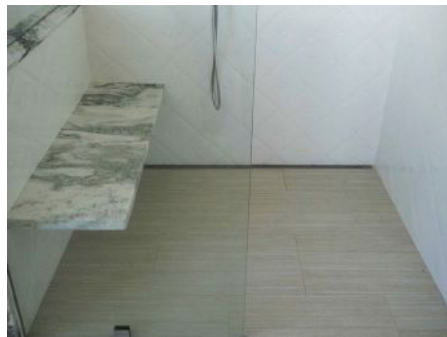

← ProLine Linear Shower Drain

The trough slope in this linear shower drain from Quick Drain ensures all water and debris are removed. Different spacer styles are available to raise the drain cover flush with the floor, regardless of material thickness. Strainer patterns consist of dots, horizontal, vertical, waves, diagonal, and tile-in/hidden drain. Quick Drain can also create customized drains up to 100 feet long.

For more information, No. 802 on reader service card.