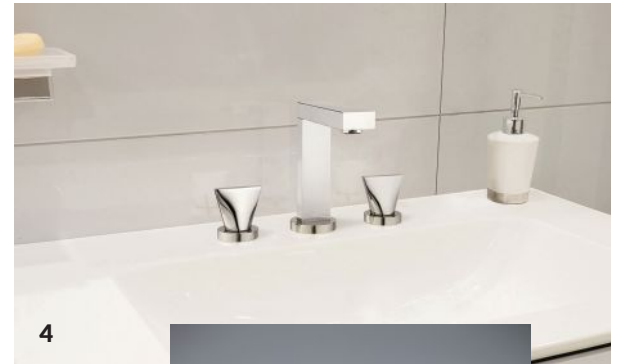

PRO REMODELER

PROFESSIONAL REMODELER

Faith-Based Companies

THE ROLE OF RELIGION
IN REMODELING

3

1] Made in California, the Metropole pull-down faucet from **Newport Brass** comes with a high-powered magnetic docking system to secure the hand spray to the spout so it always rests back in place after use. Other features include a two-function toggle-control spray engine; pivoting-ball spray engine inlet fitting for better directional control; solid brass construction; and swivel spout with a side-mounted ADA-compliant lever handle. Also available: matching water dispenser, air-gap cover, and deck- or wall-mounted pot filler. newportbrassfaucets.com For more information, **No. 805 on reader service card**

2] **Blanco** has eight new dual finishes for its contemporary-look Sonoma pull-down faucet, which now comes in two CalGreen (1.8 gallons per minute and 1.5 gpm) water-saving models as well as the standard 2.2 gpm model. Reversible mounting hardware adapts to thick or thin mounting surfaces. Blanco has also expanded its line of decorative soap dispensers to match the Artona kitchen faucet. They feature a convenient elongated spout and are available in a chrome or stainless finish, and six dual finishes. blancoamerica.com **No. 806**

5] The Waterfall tub filler from **Vola** works in concert with the company's thermostatic mixer and hand shower to create a sleek, contemporary look in the bath. Though the 10⁵/₈-inch-wide tub filler is slim and unobtrusive, its high flow ensures the tub fills quickly. The filler is available in any of Vola's colors or finishes through Hastings Tile & Bath or its authorized dealers. hastingsstilebath.com **No. 809**