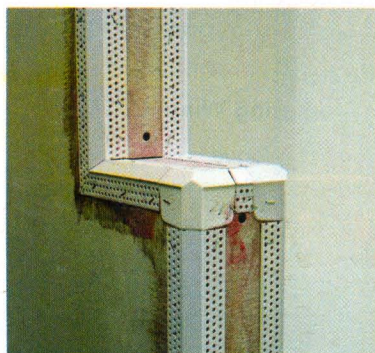

2 **Selena USA's** Tytan Outdoor & Landscape High Yield Adhesive dispenses like a foam, collapses into a gel, and re-expands to fill gaps when installing landscape block—particularly wall-top caps. The polyurethane adhesive benefits from wet blocks due to the moisture-curing properties of polyurethane. tytan.com **Circle No. 816**

3

3 Part of **WAC Lighting's** Endurance line of LED Exterior Lighting, the Flood LED Luminaires are built of die-cast aluminum and designed to be half the size but provide twice the light of similar exterior light fixtures. The luminaire is Energy Star rated, operates on 120V direct wire, and features 360-degree horizontal rotation and 90-degree vertical aiming for precise lighting needs. It is motion and photo-sensor ready, and comes with two canopy accessories so it can be either recessed or surface mounted. waclighting.com **Circle No. 817**

4

4 Ceramic vessel sinks in **Hastings Tile & Bath's** Elite Collection boast a thin-but-strong makeup and are available in square, round, and oval shapes in several finishes and colors including matte black, silver, or gold bi-color, and various patterned finishes. hastingsstilebath.com **Circle No. 818**

5

5 Engineered to sit flush along the wall, **QuickDrain USA's** WallDrain is hidden in plain sight. Featuring a stainless steel body with the company's patented Sure Flow System, the sloped trough removes all water and debris after each use. There are three standard sizes (48, 72, and 96 inches), with trough extensions available to adjust length for fit, and the grate assembly can be adjusted to the thickness of the wall's tile or stone covering. quickdrainusa.com **Circle No. 819**