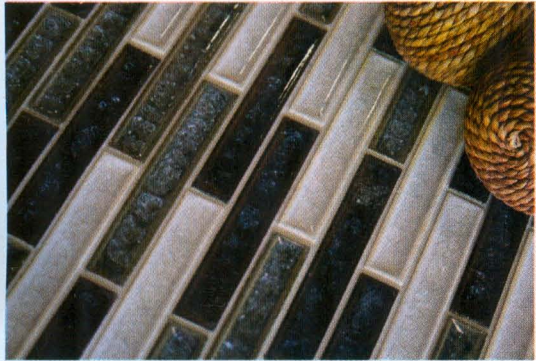

#BXNHFPQ *****CGR-RT LOT**C-009
 #PFR2561273 4#
 SES PFR 2 OCT15 0023 #81 #20440
 SHELLY JOHNSON - PR COORDINATOR
 JENNINGS AND COMPANY
 436 WOODLAND DR
 SARASOTA FL 34234-3772

Product Introductions

1

2

1 **Maniscalco's** Bricks line of tile from its Barossa Valley Glass collection uses water-jet technology to ensure precise tolerances when individual cut stone and glass pieces are placed together. Bricks combines crackle glass and a thin offset linear pattern in its mosaics, which are offered in three colors: Rosedale, Jacob's Creek Blend, and Rosedale Blend (shown). Tile size is $\frac{5}{8}$ by 4 inches; sheet size is $11\frac{3}{4}$ by $11\frac{3}{4}$ inches. maniscalcostone.com **For more information, circle No. 815 on reader service card**

2 **Selena USA's** Tytan Outdoor & Landscape High Yield Adhesive dispenses like a foam, collapses into a gel, and re-expands to fill gaps when installing landscape block—particularly wall-top caps. The polyurethane adhesive benefits from wet blocks due to the moisture-curing properties of polyurethane. tytan.com **Circle No. 816**

3

3 Part of **WAC Lighting's** Endurance line of LED Exterior Lighting, the Flood LED Luminaires are built of die-cast aluminum and designed to be half the size but provide twice the light of similar exterior light fixtures. The luminaire is Energy Star rated, operates on 120V direct wire, and features 360-degree horizontal rotation and 90-degree vertical aiming for precise lighting needs. It is motion and photo-sensor ready, and comes with two canopy accessories so it can be either recessed or surface mounted. waclighting.com **Circle No. 817**