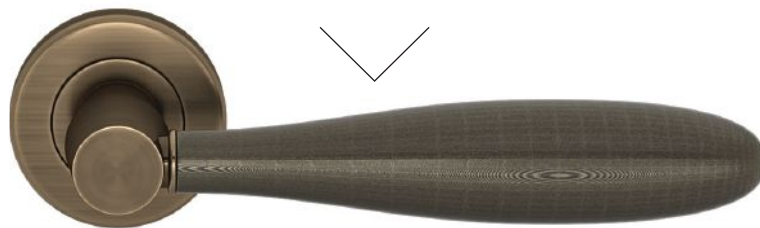

GRANDEURHARDWARE.COM
CIRCLE #802

KICHLER

The Horizon LED downlight is an alternative to recessed cans in new home construction. Featuring snap-in installation, it sits ½ inch from the ceiling and helps to prevent air escape.

MTI BATHS

Part of the company's new line of pedestal sinks, Halo features clean lines and simple shapes. The circular basin measures 36 inches tall, offers 18 inches of usable surface space, and is compatible with free-standing and wall-mounted faucets. MTIBATHS.COM
CIRCLE #808

TOP KNOBS

Part of the Devon Collection, the new Kingsbridge series pull is not too wide and not too ornate. Products are available in eight sizes—from 1 3/8 inches to 12 inches—and eight finishes. TOPKNOBS.COM
CIRCLE #805

TURNSTYLE DESIGNS

Bullet is an oversized door handle with a heavily textured finish. Made from a composite material, the unit is cast from a piece of rough-hewn timber that picks up wood-grain detail. It measures 140 millimeters long and comes in various finishes. TURNSTYLEDESIGNS.COM
CIRCLE #809