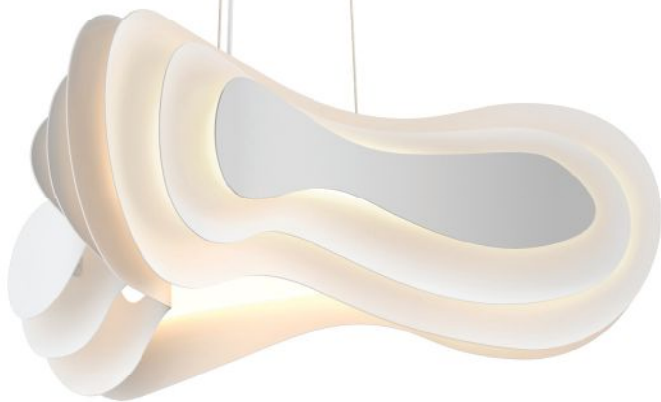

GRANDEURHARDWARE.COM
CIRCLE #802

KICHLER

The Horizon LED downlight is an alternative to recessed cans in new home construction. Featuring snap-in installation, it sits ½ inch from the ceiling and helps to prevent air escape.

Output is 850 lumens.

KICHLER.COM
CIRCLE #803

DAP PRODUCTS

The company's new line of construction adhesives includes DynaGrip 4000, which offers a high-strength, weatherproof bond on wet, frozen, and treated lumber. It can be applied in freezing temperatures.

DAP.COM
CIRCLE #804

NEW + NOTEWORTHY

SONNEMAN

The Abstract Rhythm pendant is part of a new biophilic collection of river stone-shaped sconces. Products use LEDs that emit light through gaps in the metal panels. SONNEMANAWAYOFLIGHT.COM
CIRCLE #806

MTI BATHS

Part of the company's new line of pedestal sinks, Halo features clean lines and simple shapes. The circular basin measures 36 inches tall, offers 18 inches of usable surface space, and is compatible with free-standing and wall-mounted faucets. MTIBATHS.COM
CIRCLE #808