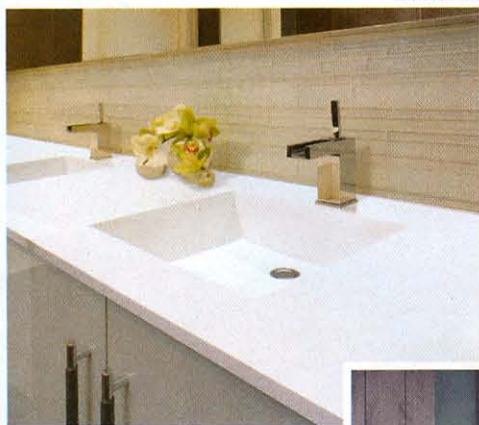

For more information, No. 810 on reader service card.

2 Moen 1800 Series Stainless Steel Sink

Moen has expanded its 1800 Series of stainless steel sinks to include new shapes, configurations, and depths. The new 30-inch apron-front styles are available with either a single or double bowl and have an exposed side along the front, making for a focal point in any kitchen. SoundShield undercoating ensures exceptional sound deadening and a wear-resistant, uniform, brushed finish offers durability and resistance to chipping, cracking, staining, and peeling.

For more information, No. 812 on reader service card.

4 MTI Baths Counter-Sinks

MTI Baths has a new line of sinks appropriately named Counter-Sinks that are integrated with countertops and are available in a variety of single- and double-bowl shapes. The sink can be positioned in the center or offset to the right or left in counter sizes from 24 inches up to 108 inches. They're constructed with MTI's Engineered Solid Stone, a mixture of ground natural minerals and high-performance resins, for a non-porous, stain-, mold-, and mildew-resistant product.

For more information, No. 813 on reader service card.

5 Victoria + Albert Amiata Tub

Victoria + Albert and Italian design house Meneghello Paoletti Associates have come together for the new Amiata Collection, designed with a timeless-yet-modern look. The tub's Englishcast is a naturally white material rich in volcanic limestone that is hand finished to create a glossy look. It will never creak or flex, is highly durable, and is easy to clean. The Amiata measures 64¼-by-31½-by-24 inches.