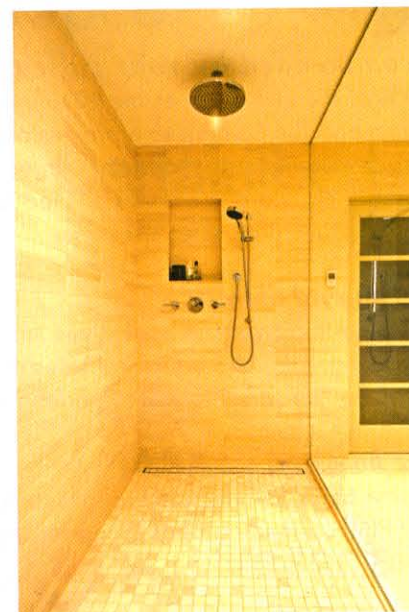

For more information, No. 801 on reader service card.

← Moen Iso Six-Function Hand-held Shower

Six high-performance sprays are available from Moen's newest shower offering—from massage to combinations of soft and forceful full-rinse—with optimized pressure in each setting. The fixture itself, which includes a kink-free 60-inch metal hose for greater reach, will add a modern look to any bathroom. Moen offers the Iso shower in Chrome and Spot Resist Brushed Nickel finishes.

For more information, No. 803 on reader service card.

← KWC ONO Tub Filler

KWC offers two updated versions of its ONO tub filler: One offering sports the company's proprietary Splendure stainless steel finish with an integral, wand-style hand shower; the other comes in chrome with the architectural KWC ELY hand shower. Both versions feature a fixed, 7 7/8-inch spout and a 71-inch hose. The filler spout has a flow rate of 7.5 gpm at 60 psi; the shower's flow is 2.0 gpm at 80 psi.

For more information, No. 802 on reader service card.

→ LUXE Linear Shower Drain-Tile Insert

LUXE offers this linear shower drain option with tile insert as a decorative option for any shower. The drains are available in six standard sizes, ranging from 26 to 60 inches, with a welded 2-inch-diameter central outlet. LUXE systems accept any tile, stone, or other flooring material up to ¾-inch thick.

For more information, No. 804 on reader service card.

Tubs & Sinks

1 Duravit Architec Panel Tub

Duravit's new Architec panel tub is a modern approach to the standard alcove bathtub developed specifically for the North American market. Ideal for small spaces, the compact tub eliminates the need for costly installation, is easy to clean, and has a sleek appearance. It's composed of durable, high-performance acrylic and includes sophisticated features such as a smooth apron front and adjustable feet.