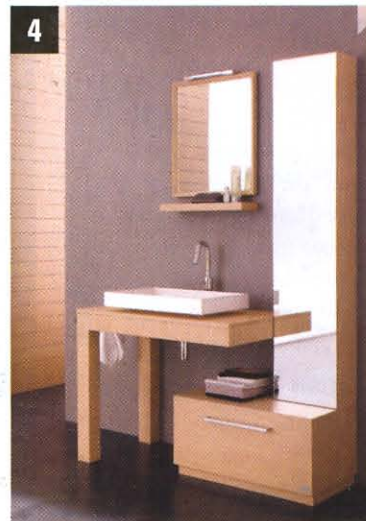

4. The minimalist Chic Collection of avant-garde furniture from Bristol and Bath comes in four models: Focus, Mistral, Tempus and Wave. Each line from the Chic Collection includes several pieces to coordinate the desired look including the Tempus line shown here.

Bristol and Bath. Circle 71

5. The City Collection from Sonia, featuring space-saving pieces, is now available in a walnut finish. Elements of the collection include a free-standing bath console with a storage shelf and pullout drawer, a movable storage trolley and a well-mounted vertical shelving column.

Sonia America. Circle 72

6. Craft-Art's custom vanities are designed to fit any self-rimming, undermount or vessel made for a bathroom cabinet. Available in a wide range of natural wood species and styles, Craft-Art's tops are finished in an organic tung oil-based varnish that protects the vanity from water and staining, while still allowing the wood's natural grain to show through.

Craft-Art. Circle 73

NEW!

VILLEROY & BOCH STYLE

A range of styles and colors will bring inspiration to your bathroom and lasting pleasure for many years.

ZEHNDER RADIANT WARMTH

Discover the comfort of waking to a warm bathroom and a warm, dry towel!

"The infrared programmable controller lets me program my radiator to fit my schedule."

My House of Villeroy & Boch

by **zehnder**

Toll Free: 888 778 6701

www.zehnderamerica.co

Zehnder America, Inc., 540 Portsmouth Ave., Greenland, NH 03840

For more information circle 74

BIM FOR EVERYONE

3D PRESENTATIONS

CONTRACT DOCUMENTS

DETAILED FRAMING

MATERIAL TAKEOFFS

INTERIOR DESIGN

LANDSCAPE AND TERRAIN

VERSION 5.0 COMING SOON!

15-DAY FREE TRIAL OFFER:

Take your remodeling projects to a new level with the power of Envisioneer:

1.888.CADSOFT • cadsoft.com • sales@cadsoft.com

For more information circle 75