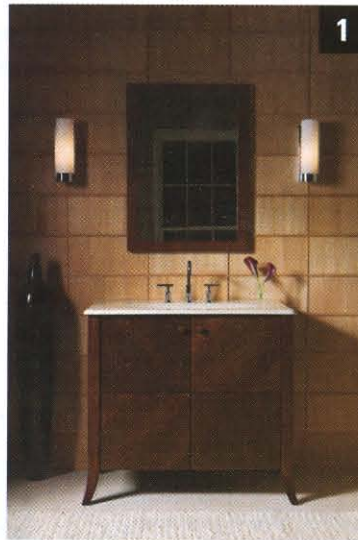

Vanities

1. The Clermont vanity from Kohler was designed with an eye toward beautiful details and subtle elegance. The facade consists of four grain-matched panels set in a reverse diamond pattern that showcases the handsome character of the wood in an eye-catching manner. The Clermont vanity is available in a range of four sizes in order to provide a stylish solution. **Kohler. Circle 66**

2. The Model No. 5243 vanity from DECOLAV is a multidimensional vanity that features a solid wood frame, white marble top and built-in accessory shelves. An intricate weaving pattern of the front cabinets provides both texture and dimension to this '50s mod-inspired design. **DECOLAV. Circle 67**

3. The New Avalon design in Plyboo from the Vanity Flair Collection by The Furniture Guild is made from 100 percent plywood made from renewable bamboo. The medicine cabinet features soft closing pop-up door and is semi-recessed. **The Furniture Guild. Circle 68**