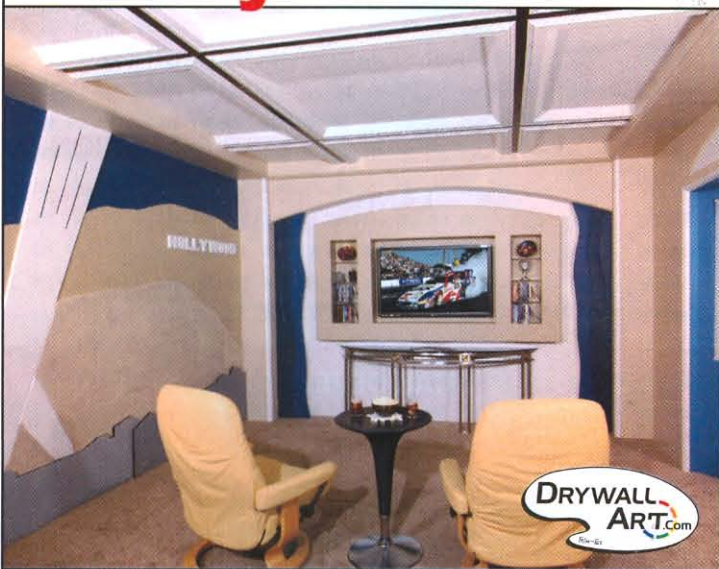

Build this Theatre

See how at the **All New**

www.trim-tex.com

**Affordable
Luxury**

For more information circle 69

Have you painted yourself into a corner?