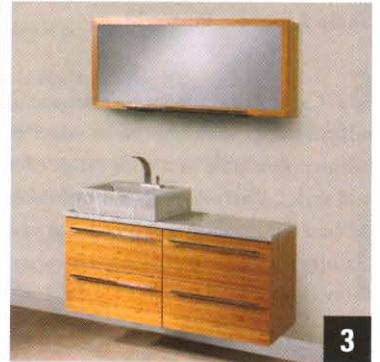

Vanities

1. The Clermont vanity from Kohler was designed with an eye toward beautiful details and subtle elegance. The facade consists of four grain-matched panels set in a reverse diamond pattern that showcases the handsome character of the wood in an eye-catching manner. The Clermont vanity is available in a range of four sizes in order to provide a stylish solution. **Kohler. Circle 66**

2. The Model No. 5243 vanity from DECOLAV is a multidimensional vanity that features a solid wood frame, white marble top and built-in accessory shelves. An intricate weaving pattern of the front cabinets provides both texture and dimension to this '50s mod-inspired design. **DECOLAV. Circle 67**

3. The New Avalon design in Plyboo from the Vanity Flair Collection by The Furniture Guild is made from 100 percent plywood made from renewable bamboo. The medicine cabinet features soft closing pop-up door and is semi-recessed. **The Furniture Guild. Circle 68**