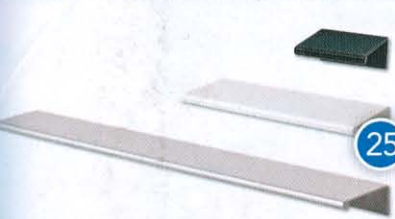

24

25

26

27

28

29

24 Italian-inspired Cabinet Hardware

Ashley Norton's new line of cabinet hardware, Manzoni, is designed and crafted in Italy and offered in two distinct collections: Urban and Classical. Designs have been created with Italian elegance and flair, to make a distinctive statement. The company's manufacturing expertise allows it to create a product that is pleasing to the eye and comfortable to touch.

Circle 24 or visit ForResidentialPros.com/10826804

25 Low-profile Drawer Pulls

The sleek lines and simplistic shape of **Atlas Homewares'** Tab Pull Collection features low-profile pulls mounted behind the cabinet or drawer so all that is visible when closed is the actual tab. The tab pulls come in finishes including brushed nickel, matte black, high-gloss white, polished chrome or matte chrome. All pulls have a width of 3/4 in., a projection of 1 3/4 in. and are available in lengths of 1 1/2, 5.15, 9.6 and 15.4 in.

Circle 25 or visit ForResidentialPros.com/10826794

26 Tower Bridge Series Hardware

Part of the Passport Collection from **Top Knobs**, the Tower Bridge Series was inspired by the Victorian Gothic architecture of the famed bridge in London. The collection showcases the bascule bridge's iron works. The Tower Bridge Series is available in five finishes, including brushed satin nickel, polished chrome, polished nickel, pewter antique and umbrio. The series is available in four sizes and in two styles.

Circle 26 or visit ForResidentialPros.com/10825570

27 Collection with Living Finishes