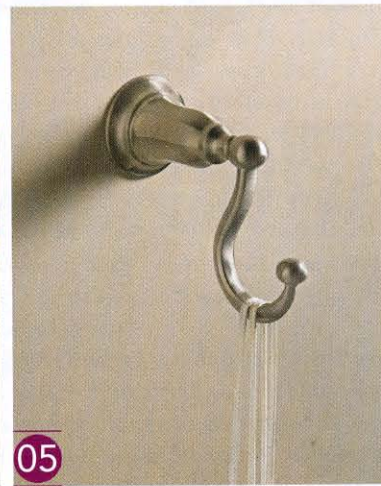

### 54 ROOFING PRODUCTS

01

02

03

04

05

**01** Danze Inc. introduces its 24-inch vanities to accommodate smaller footprint powder rooms. The vanities are loft-inspired with a clean urban design in a Wenge finish and manufactured with wood certified by the Forest Stewardship Council.

**Circle 01 or visit [ForResidentialPros.com/10452925](http://ForResidentialPros.com/10452925)**

**02** Moen Inc. offers its Weymouth collection of accessories that are designed to marry traditional design with attention to detail. Features include pivoting paper holder, cross-handle tank lever, double robe hook, towel ring, towel bars and a door sign.