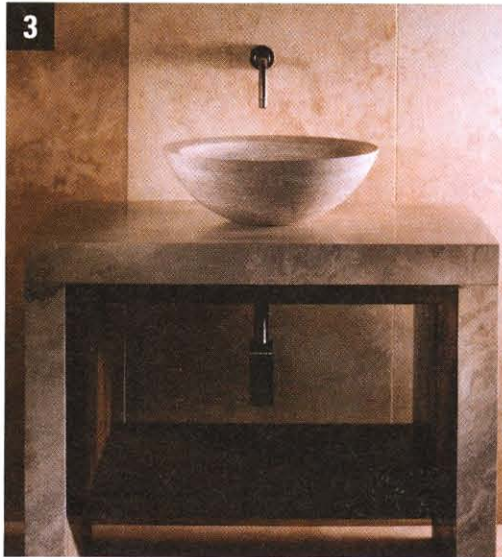

For more information circle 97