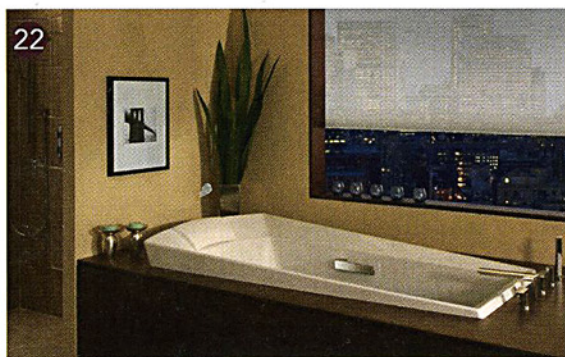

19 Two-bather Whirlpool

Diamond Spas' stainless-steel under-mounted whirlpool bathtub features a mid-contoured bottom and a slight rise under the knee for added comfort. The tub, which is 42-inches wide, 72-inches long and 22-inches deep, is designed for two bathers with a sloped back on each end of the bath.

pool's in-line heater maintains water temperature while six hydro-massage flex jets are independently adjustable. The whirlpool also includes a lighted 2 1/2-inch keypad, floating remote control and color-matched jet trim kit.

Circle 23 or visit ForResidentialPros.com/10704353

20 Hydrotherapy Tub

Aquatic has released the Starla acrylic, drop-in hydrotherapy tub that fits in standard 60-inch bathing alcoves. At 57-inches long, 38-inches wide and 24-inches deep, the oval tub is available as a soaker or a whirlpool with eight adjustable jets that target the hips, legs, back and feet. It also features sculpted armrests, an oversized backrest and a raised headrest.

Circle 20 or visit ForResidentialPros.com/10704343

22 Cast-acrylic Airbath

The Soirée Airbath from TOTO USA is equipped with a slip-resistant surface and solid brass grab bar with a polished chrome finish. Crafted of cast acrylic, the bath employs an air jet system, which uses 16 jets positioned to target the body's pressure points. The tapered airbath is 72-inches long, 22-inches deep, 39 1/2-inches wide at the top and 29-inches wide at the base.