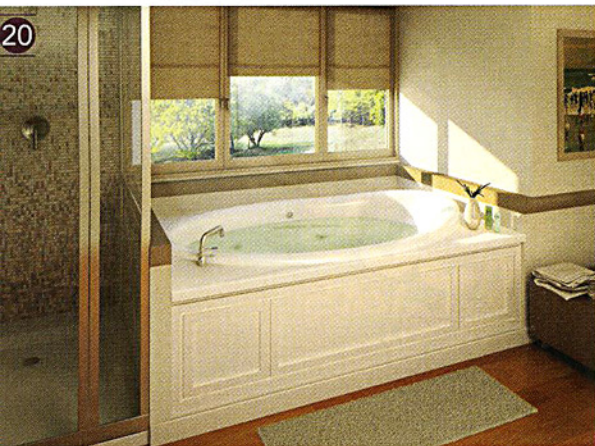

19 Two-bather Whirlpool

Diamond Spas' stainless-steel under-mounted whirlpool bathtub features a mid-contoured bottom and a slight rise under the knee for added comfort. The tub, which is 42-inches wide, 72-inches long and 22-inches deep, is designed for two bathers with a sloped back on each end of the bath.

Circle 23 or visit ForResidentialPros.com/10704353

20 Hydrotherapy Tub

Aquatic has released the Starla acrylic, drop-in hydrotherapy tub that fits in standard 60-inch bathing alcoves. At 57-inches long, 38-inches wide and 24-inches deep, the oval tub is available as a soaker or a whirlpool with eight adjustable jets that target the hips, legs, back and feet. It also features sculpted armrests, an oversized backrest and a raised headrest.

Circle 20 or visit ForResidentialPros.com/10704343

22 Cast-acrylic Airbath

The Soirée Airbath from TOTO USA is equipped with a slip-resistant surface and solid brass grab bar with a polished chrome finish. Crafted of cast acrylic, the bath employs an air jet system, which uses 16 jets positioned to target the body's pressure points. The tapered airbath is 72-inches long, 22-inches deep, 39 1/2-inches wide at the top and 29-inches wide at the base.

Circle 24 or visit ForResidentialPros.com/10169587

21 Therapeutic Bath Emulates Back Massage

BainUltra has introduced INUA, a therapeutic bath where the motion from the water jets

emulates back massage. Other design features include armrests, a raised seat, an inverted V backrest, and a heated backrest and headrest. Three sizes are available: 72 by 40 inches, 66 by 36 inches and 60 by 36 inches.