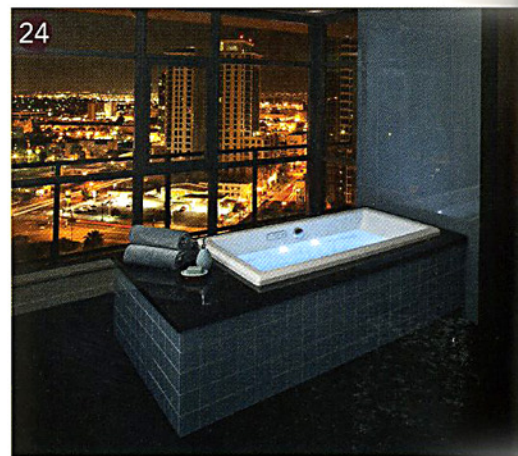

Circle 23 or visit ForResidentialPros.com/10704353

20 Hydrotherapy Tub

Aquatic has released the Starla acrylic, drop-in hydrotherapy tub that fits in standard 60-inch bathing alcoves. At 57-inches long, 38-inches wide and 24-inches deep, the oval tub is available as a soaker or a whirlpool with eight adjustable jets that target the hips, legs, back and feet. It also features sculpted armrests, an oversized backrest and a raised headrest.

Circle 20 or visit ForResidentialPros.com/10704343

22 Cast-acrylic Airbath

The Soirée Airbath from TOTO USA is equipped with a slip-resistant surface and solid brass grab bar with a polished chrome finish. Crafted of cast acrylic, the bath employs an air jet system, which uses 16 jets positioned to target the body's pressure points. The tapered airbath is 72-inches long, 22-inches deep, 39 1/2-inches wide at the top and 29-inches wide at the base.

Circle 22 or visit ForResidentialPros.com/10704347

24 Bath Has Three Style Options

The Acero bathtub from Jacuzzi Luxury Bath is available in a pure air, soaking bath or whirlpool option, or a combination of all three. The tub includes integrated armrests, thin profile deck, deep well depth and chromatherapy options. The tub is offered for drop-in or undermount installation.

Circle 24 or visit ForResidentialPros.com/10169587

21 Therapeutic Bath Emulates Back Massage

BainUltra has introduced INUA, a therapeutic bath where the motion from the water jets

emulates back massage. Other design features include armrests, a raised seat, an inverted V backrest, and a heated backrest and headrest. Three sizes are available: 72 by 40 inches, 66 by 36 inches and 60 by 36 inches.