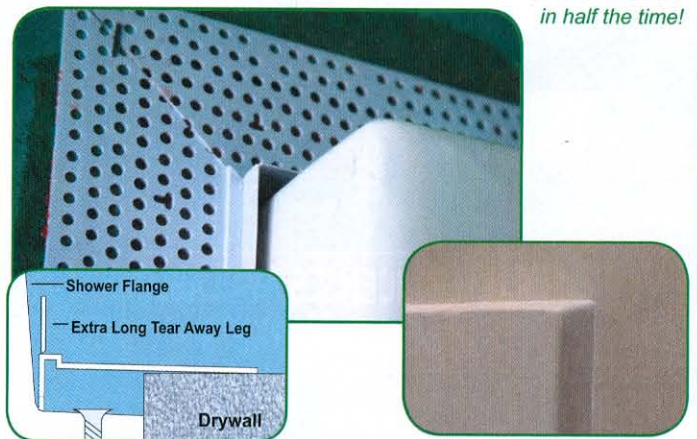

Shower Bead

Finish Tubs & Showers
in half the time!

**2011 Catalog
Now Available!**

Architectural Series
Demarcation Bead
Auto Mixer
Shower Bead
Accessories

Designed to quickly and easily finish drywall terminating to shower/bath enclosures.

Uses less drywall compound than filling the gap while the tear away strip protects the shower/tub flange from mud.

Features an extra wide mud leg allowing you to simply staple the shower bead to the drywall.

www.trim-tex.com | 1-800-874-2333

For more information circle 50

RECYCLED
CONTENT
LEED®

Easy^{ier}

Our **NEW** expanded line of automatic-locking **Quick-Connect®** fittings just made cable railing installations a lot easier. They offer the flexibility of field assembly and the speed and gripping power of **Quick-Connect®** jaws. Just insert the cable into the fitting, and the one-way jaws lock on; it's that easy.

Free brochure,
1-800-888-2418

1 Trim cable

2 Insert cable

3 Jaws lock

CABLE·RAIL®
by feeney®

More products from **feeney®**
visit www.feeney8.com

For more information circle 49