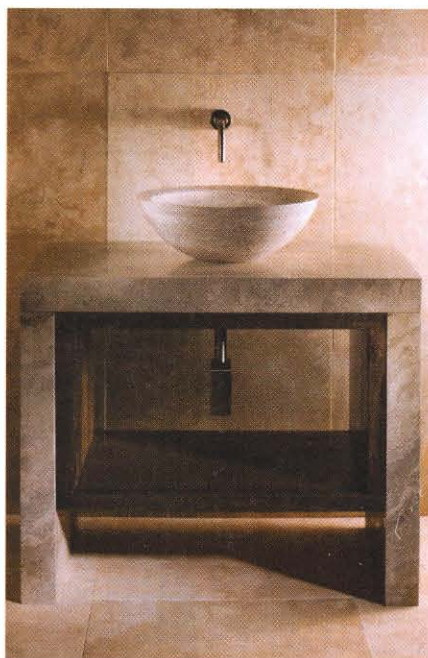

## EXCLUSIVE: 2010 DESIGN EXCELLENCE AWARDS

*Winners named  
in 18 categories,  
including this  
New Hampshire  
post-and-beam  
barn-style  
detached  
garage/guest  
house*

**ALSO  
INSIDE**

Colorful  
future  
for siding  
Guest bath  
grooming  
center

Gerber has enhanced its Wicker Park bathroom suite with three new product additions to include high-efficiency toilets, and self-rimming and wall-hung lavatories. The lavatories offer expanded deck space, wash basins with 8-in. centers, and are available in white. For more info circle #57

Laufen introduces new additions to its Palomba Collection including three standard-sized and one small washbasin. The new styles are called Organic, Soft and Pure. The new "pure" washbasin is available in three sizes: washbasin 10 in 600 by 500 mm, washbasin 11 in 650 by 500 mm and the small washbasin 09 in 450 x 365 mm. For more info circle #56

The Stone Forest Siena Collection is hand-carved from rare blocks of Siena silver-gray marble. This collection offers simple geometric shapes with select pieces featuring alder wood inlays. Included are sinks, bathtub, lounge, bench, makeup table and a vanity. For more info circle #59