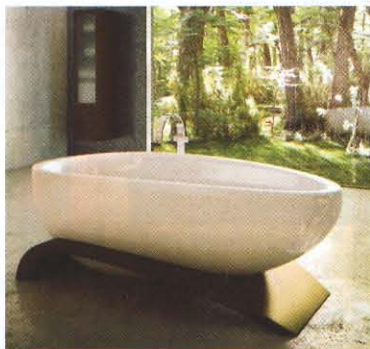

PO027  
 805762  
 45353  
 V9019

SpaBerry by **Dimension One** is a two-seater hot tub that comes in red, yellow, gray, white and blue. BerryWrap allows the exterior to be customized with any high-resolution photo. It features drink holders, massage jets, a waterfall and LED lighting. For more info circle #33

The Viaggi bathtub from **Maax** is designed to radically transform the atmosphere of a bathroom. This seamless egg-shaped bathtub sits atop a thick, wooden frame, striking modernist compositions that transform this tub into a work of art. For more info circle #35