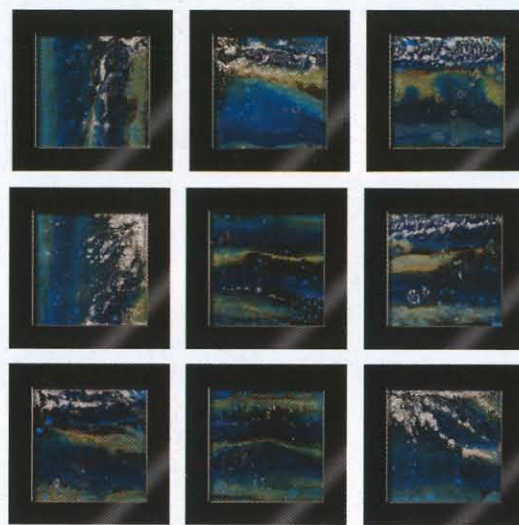

Salt Water Surf by Blakely Bering is an original series featuring intricate layers of paint manipulated on panel. The hand-polished lacquer moulding highlights a sea of aquatic hues set against real gold and silver crushed metal. From **Roma Home Decor**, 360 Hanlan Rd., Woodbridge, Ontario, Canada L4L 3P6; 800.263.2322.