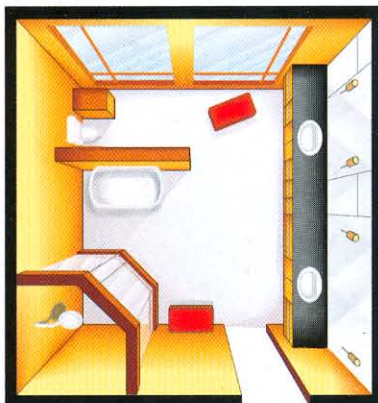

Elegant Elements

WITH A MASSIVE shower, an overly deep tub deck, a sink tucked too far back, and a dark aesthetic, this confined bathroom was poorly configured and lacking creativity. To help her bathroom see the light with a new design that focuses on function and embraces elegance, the homeowner hired Leslie Fine of Leslie Fine Interiors, Inc.

Scaled down to better fit the space, the corner shower was equipped with a hand shower and plenty of storage space for toiletries. The stunning freestanding tub takes center stage, with a now halved wall separating it from the toilet/bidet area. Another wall was removed to fully integrate the sink in the room. The expansive vanity was customized for the owner with storage solutions and crystal hardware, and its mirrored wall reflects natural light around the newly opened design. When the sun goes down, multiple sconces, an elegant ceiling fixture, recessed lighting, and motion-sensor LED lighting under the vanity take over.

Luxurious and functional, a commercially rated glass washes the floor, countertops, and walls. This material is highlighted by gorgeous mother of pearl mosaics, which were used for wide wall stripes and the shower's walls, ceiling, and floor. All these elements shine with elegance in the now bright, spacious retreat. *Learn more about this designer at www.leslifefineinteriors.com.* «

PHOTOGRAPHER: ERIC ROTH