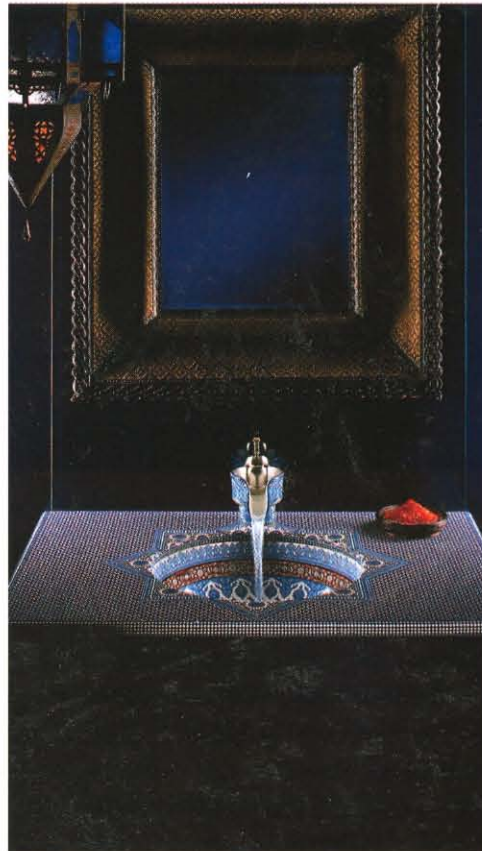

\$14.99
52

0 71486 01561 1

← **Bronze Mettle** // Sporting a graceful arch reminiscent of a miniature moon, the Lunette Bronze Vessel totally eclipses other sink designs of its kind. Conceived of by Santa Fe artist David Hoptman, the artfully styled basin boasts a textured surfaced that gives rise to its sculptural silhouette and ethereal aesthetic. How's that for beauty that beams! Stone Forest, www.stoneforest.com.

↑ **Elegance Meets Edge** // The new trough-style Petra Double Sink by MTI Whirlpools blends a stylishly spare motif with the resiliency of solid-surface construction. Nonporous and naturally stain-resistant, the molded-stone exterior wipes sparkling clean in seconds. Available in one-piece construction, white or biscuit, and matte or gloss finish, the Petra can install vessel-style atop a vanity or as a semi-recessed version, as shown here. MTI Whirlpools, www.mtiwhirlpools.com.

← **Liquid Assets** // For a top-rate tap that flows with flexibility, the Cono basin and vanity combination is the hands-down winner. Shown here as a wall-hung double vanity in Teak, the CLO Collection is available in a wealth of finishes, colors, and supporting vanity options. Among its many benefits include the ability to position handles on the right or left, optional chrome towel holders, and a two-drawer side cabinet. Hastings Tile & Bath, www.hastingstilebath.com.

↑ **Hidden Treasure** // Flaunting maximalist style cloaked in a minimalist profile, Deca's new Concealed Waste Slab Basin showcases its sleek-lined silhouette while ingeniously hiding the drain from view. Made from finely honed fire clay, the avant-garde bowl conceals the drain behind a small vent located at the back of the basin. Which means the water will disappear while the beauty lingers. Deca, www.deca-us.com.