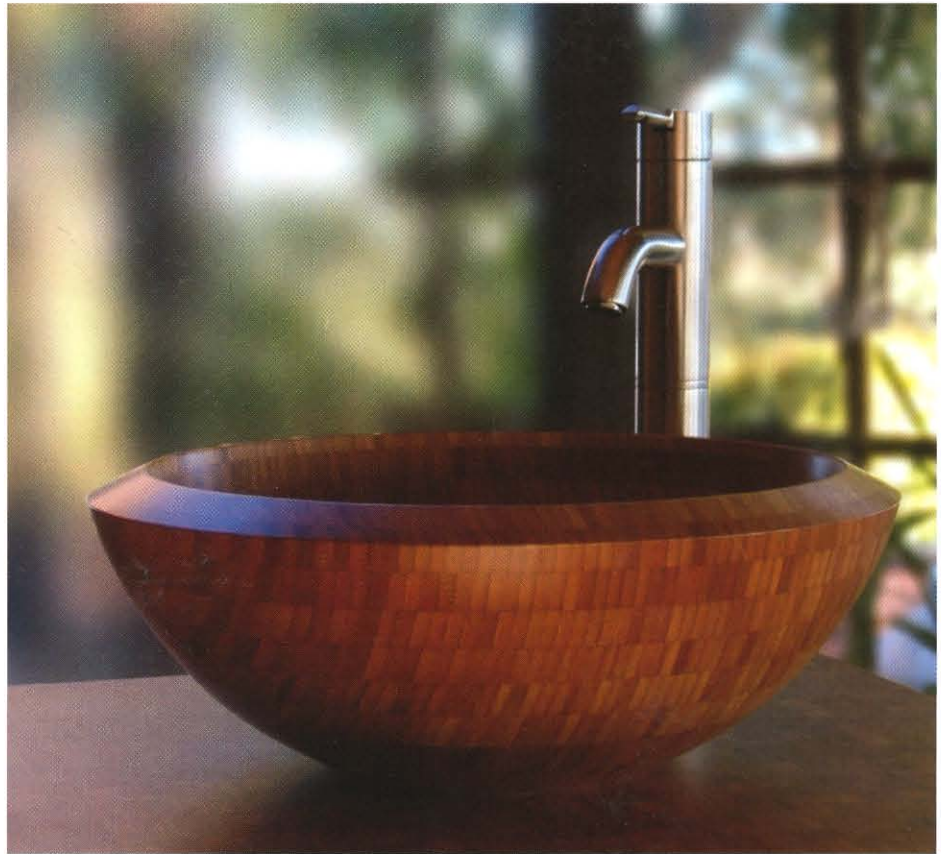

\$14.99
52

0 71486 01561 1

← **Bronze Mettle** // Sporting a graceful arch reminiscent of a miniature moon, the Lunette Bronze Vessel totally eclipses other sink designs of its kind. Conceived of by Santa Fe artist David Hoptman, the artfully styled basin boasts a textured surfaced that gives rise to its sculptural silhouette and ethereal aesthetic. How's that for beauty that beams! Stone Forest, www.stoneforest.com.

↑ **Elegance Meets Edge** // The new trough-style Petra Double Sink by MTI Whirlpools blends a stylishly spare motif with the resiliency of solid-surface construction. Nonporous and naturally stain-resistant, the molded-stone exterior wipes sparkling clean in seconds. Available in one-piece construction, white or biscuit, and matte or gloss finish, the Petra can install vessel-style atop a vanity or as a semi-recessed version, as shown here. MTI Whirlpools, www.mtiwhirlpools.com.

← **Liquid Assets** // For a top-rate tap that flows with flexibility, the Cono basin and vanity combination is the hands-down winner. Shown here as a wall-hung double vanity in Teak, the CLO Collection is available in a wealth of finishes, colors, and supporting vanity options. Among its many benefits include the ability to position handles on the right or left, optional chrome towel holders, and a two-drawer side cabinet. Hastings Tile & Bath, www.hastingstilebath.com.

↑ **Hidden Treasure** // Flaunting maximalist style cloaked in a minimalist profile, Deca's new Concealed Waste Slab Basin showcases its sleek-lined silhouette while ingeniously hiding the drain from view. Made from finely honed fire clay, the avant-garde bowl conceals the drain behind a small vent located at the back of the basin. Which means the water will disappear while the beauty lingers. Deca, www.deca-us.com.