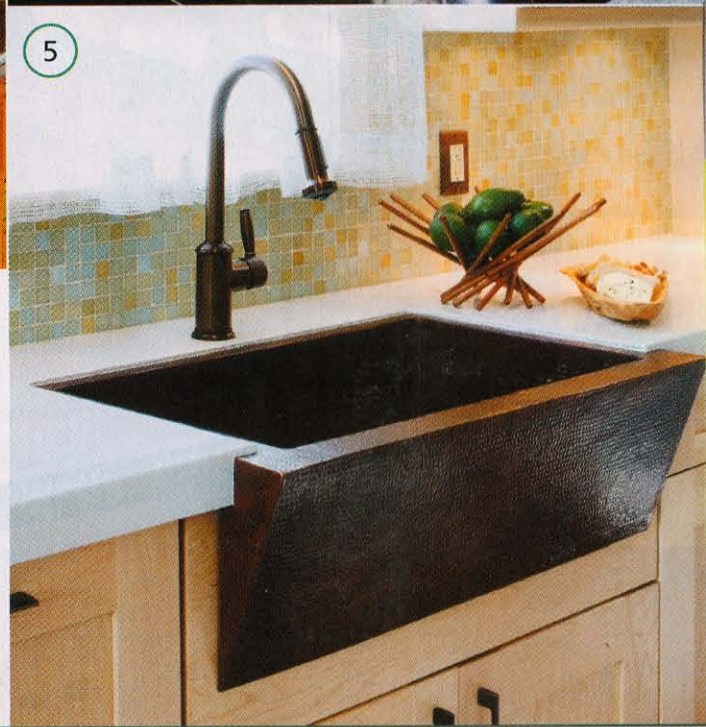

DISPLAY UNTIL NOVEMBER 4, 2011

Water-efficient with convenient features, these sinks and faucets make a splash

3

4

7

6

5

cleaning. Shown here on the new Terrace™ pull-down faucet at Lowe's, the new finish is offered in Brushed Nickel and Stainless. www.moen.com, 800-BUY-MOEN

7. TWIST 'N' TURN With its unique Extender swivel spray, which automatically descends and retracts, American Standard's new Pekoe faucet line is available with a range of options to suit a wide range of needs. www.americanstandard.com, 800-899-2614