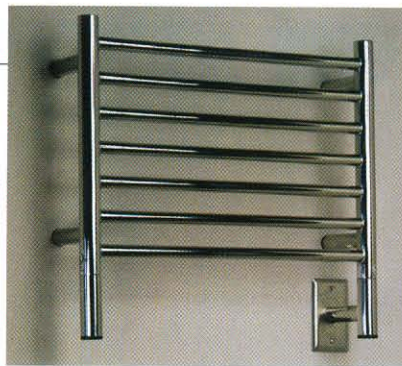

1

2. LaBarge is a name that evokes images of elegance, style and craftsmanship. This exquisite hand cut and etched oval Venetian glass mirror frame, with beveled plate glass measures 21W x 2D x 40H. **John-William Interiors. Austin: 512.451.5511, San Antonio: 210.641.9955, www.jwinteriors.com.**

3

4. Victoria + Albert's Ravello 60 Vessel Basin has flowing lines and is made from ENGLISHCAST®, a composition of a finely-ground volcanic limestone mixed with resin. The eco-friendly tubs and sinks are inherently water and energy efficient. **Morrison Supply Showroom & Counter Sales. 512.928.1110, www.morsco.com.**