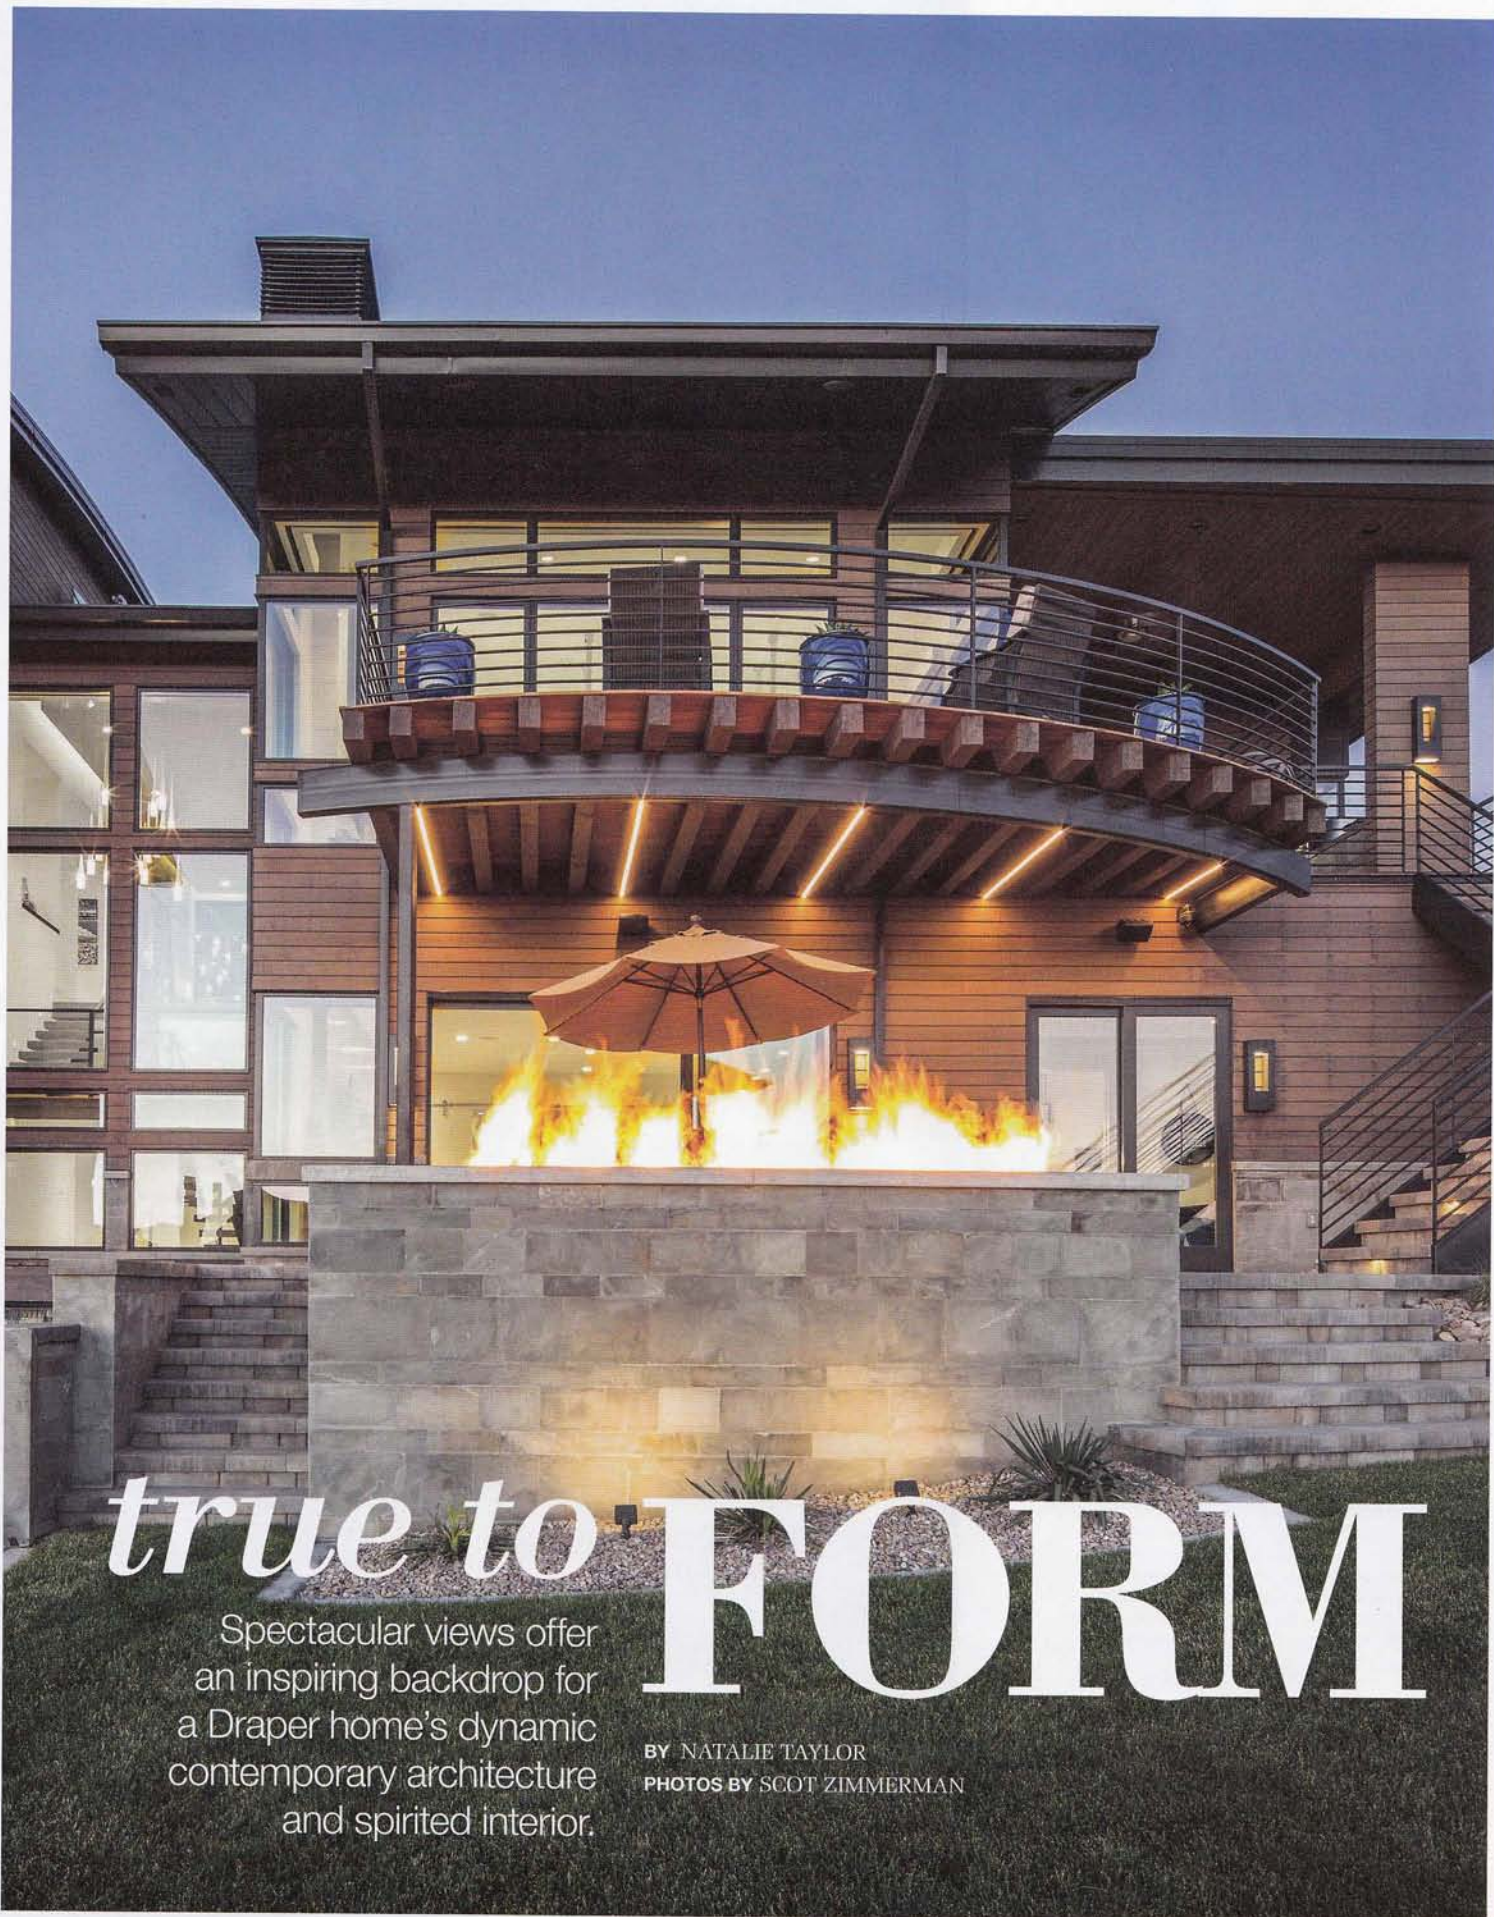

UTAH Style & Design

*super
chic!*

INSPIRING ROOMS AND
DAZZLING DETAILS

7 4 >

74470 91829 5

Display Until December 31, 2017 \$4.95 U.S.
Fall 2017 utahstyleanddesign.com

true to **FORM**

Spectacular views offer an inspiring backdrop for a Draper home's dynamic contemporary architecture and spirited interior.

BY NATALIE TAYLOR
PHOTOS BY SCOT ZIMMERMAN

OPPOSITE PAGE: An MTI Petra freestanding tub is positioned perfectly to maximize views while soaking in the master bathroom. The dazzling chandelier is displayed for dramatic effect.

FAR LEFT: From Hearth & Home, the fireplace in the master bedroom is centered for function and aesthetics. Dark background tile blends with the color of the TV.

LEFT: Floating nightstands foster the bedrooms's streamlined, modern design.