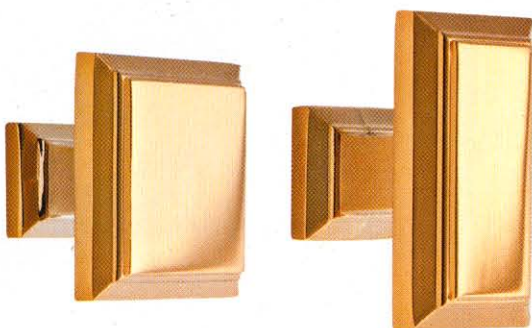

Woman's Day
Remodeling & Makeovers
Volume XXI, Number 2
U.S. \$4.99

Display until December 26, 2011
womansday.com/specials

03940

12

get a grip

These stylish hardware picks can instantly spruce up existing cabinets or make a new remodeling project shine

▲ The 7" distressed pull has an aged look and champagne finish. \$23.60; atlashomewares.com.

▲ The Beehive Round Knob has a polished nickel finish. \$30; horton-brasses.com.

► Brass is back in highly polished gold luster, like these Sutton knobs. Square, \$9.80; Rectangle, \$8.50; atlashomewares.com.

▲ Art Deco styling makes this glass disk with frosted edge super-chic. \$12.75; mockett.com.

SPLURGE

▲ The Queslett large bin pull updates vintage style in a shiny nickel finish. \$57.25 each; horton-brasses.com.